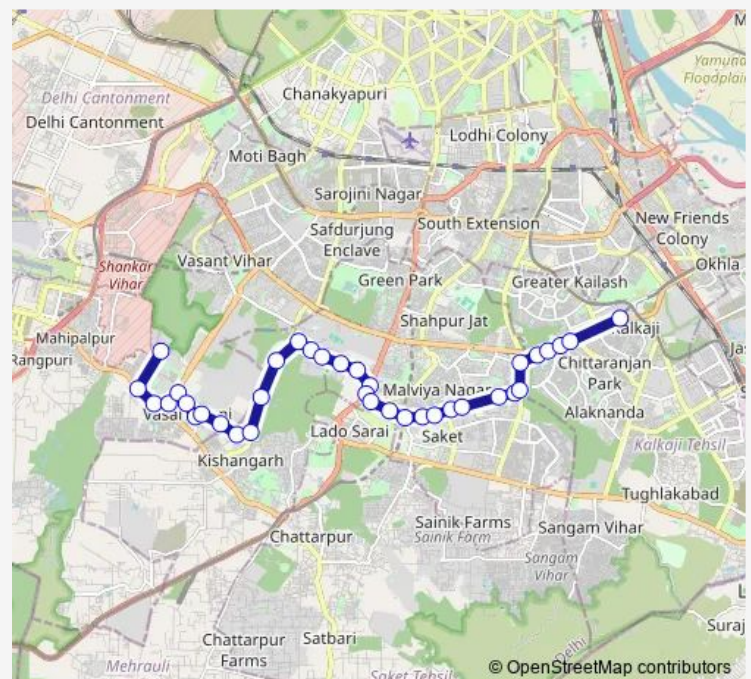

Thursday 06:14-21:45

Friday 06:14-21:45

Saturday 06:14-21:45

Sunday 06:14-21:45

Route info

Direction: Institutional Area Vasant Kunj

Stops: 36

Trip Duration: 1 hour 2 min

Vocational College

Sheikh Sarai Phase Ii

Sheikh Sarai Phase Ii

Chirag Delhi

Masjid Moth

Savitri Cinema

OS Communications

Pumphosh Enclave