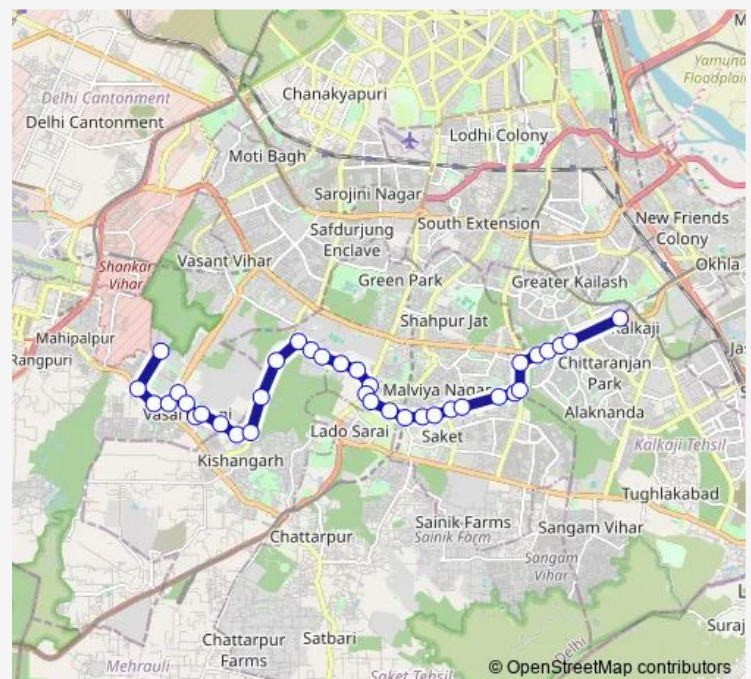

### Route schedule

Institutional Area Vasant Kunj — Nehru Place Terminal

Monday 06:14-21:45

Tuesday 06:14-21:45

Wednesday 06:14-21:45

Thursday 06:14-21:45

Friday 06:14-21:45

Saturday 06:14-21:45

Sunday 06:14-21:45

### Route info

Direction: Institutional Area Vasant Kunj

Stops: 36

Trip Duration: 1 hour 2 min

424down

BusMaps

PNB Geetanjali

Saket A Block (Malviya Nagar Metro Station)