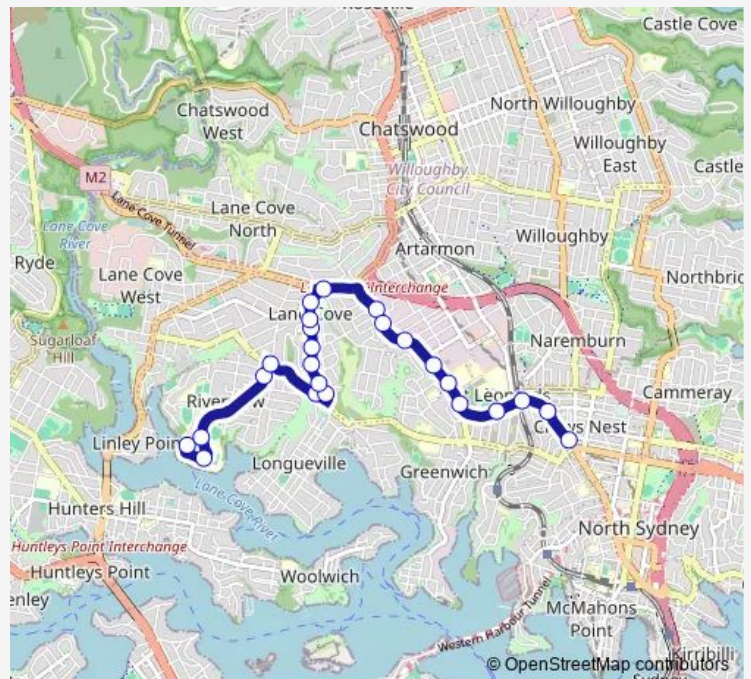

Longueville Rd Before Birdwood Av

Lane Cove Interchange, Longueville Rd, Stand B

Pacific Hwy Opp Allison Av

Pacific Hwy Opp Cobden Av

Pacific Hwy At Dickson Av

Gore Hill Technology Park, Pacific Hwy

Tafe St Leonards, Pacific Hwy

Pacific Hwy Opp Bellevue Av

Pacific Hwy Before Reserve Rd

Route schedule

St Ignatius' College, School Grounds, Gorman Field — Pacific Hwy Before Falcon St

Monday	—
Tuesday	17:20
Wednesday	—
Thursday	—
Friday	—
Saturday	—
Sunday	—

Route info

Direction: St Ignatius' College, School Grounds, Gorman Field

Stops: 24

Trip Duration: 0 hour 19 min

689w — St. Ignatius, Riverview to Crows Nest

St Leonards Station, Pacific Hwy, Stand A

Pacific Hwy After Albany St