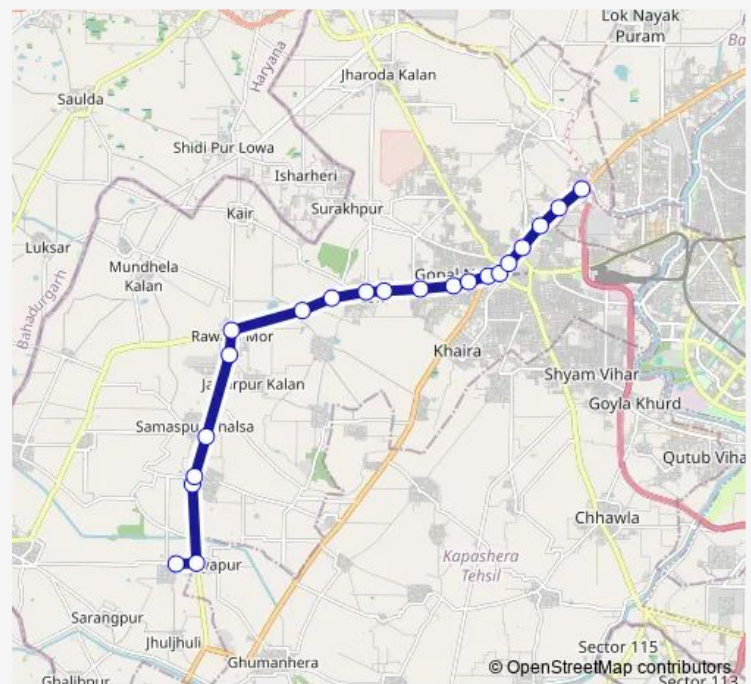

### Direction

Malik Pur Village — Dichau Kalan Depot

21 stops

[Open route schedule](#)

Malik Pur Village

Dariyapur Village / Malikpur Crossing

Ujwa Gaon

Ujwa School

### Route schedule

Malik Pur Village — Dichau Kalan Depot

Monday 08:02-21:40

Tuesday 08:02-21:40

Wednesday 08:02-21:40

Thursday 08:02-21:40

Friday 08:02-21:40

Saturday 08:02-21:40

### Route info

Direction: Malik Pur Village

Stops: 21

Trip Duration: 0 hour 59 min

878stldown

BusMaps

878stldown Bus time schedules and route maps are available in an offline PDF at [busmaps.com](https://busmaps.com). Use the [busmaps.com](https://busmaps.com) website to see live bus times, train schedule or subway schedule, and step-by-step directions for all public transit in Najafgarh