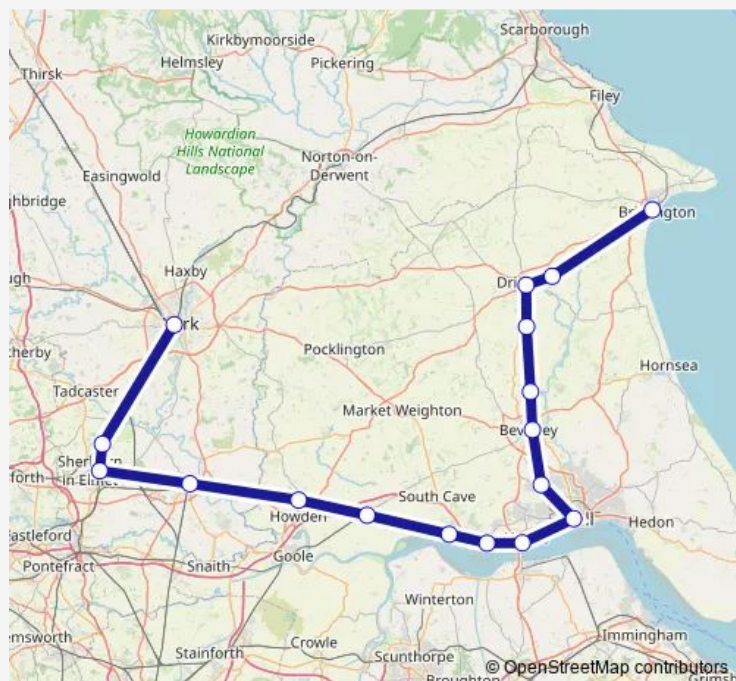

### Route schedule

Bridlington — York

Monday 07:59-18:00

Tuesday 07:59-18:00

Wednesday 07:59-18:00

Thursday 07:59-18:00

Friday 07:59-18:00

Saturday 07:59-18:00

### Route info

Direction: Bridlington

Stops: 16

Trip Duration: 2 hour 3 min

■ Nt:Bdt->Yrk — NT train service from BDT to Yrk

**Direction**

Bridlington — York

15 stops

[Open route schedule](#)

Bridlington

Nafferton

Driffield

Hutton Cranswick

Beverley

Cottingham

Hull

## Route info

Direction: Bridlington

Stops: 15

Trip Duration: 2 hour 2 min