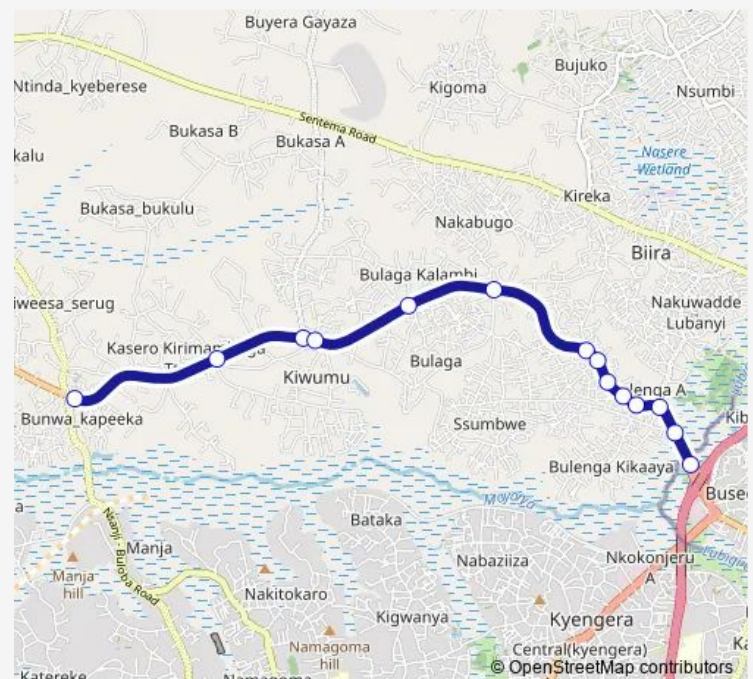

Wednesday 06:30-19:00

Thursday 06:30-19:00

Friday 06:30-19:00

Saturday 06:30-19:00

Sunday 06:30-19:00

Route info

Direction: Buloba Stage

Stops: 14

Trip Duration: 0 hour 25 min

■ IC174 — Buloba-Busega

Direction

Busega Market - A109 — Buloba Stage

15 stops

[Open route schedule](#)

Busega Market - A109

Busega Stage - Mityana Rd