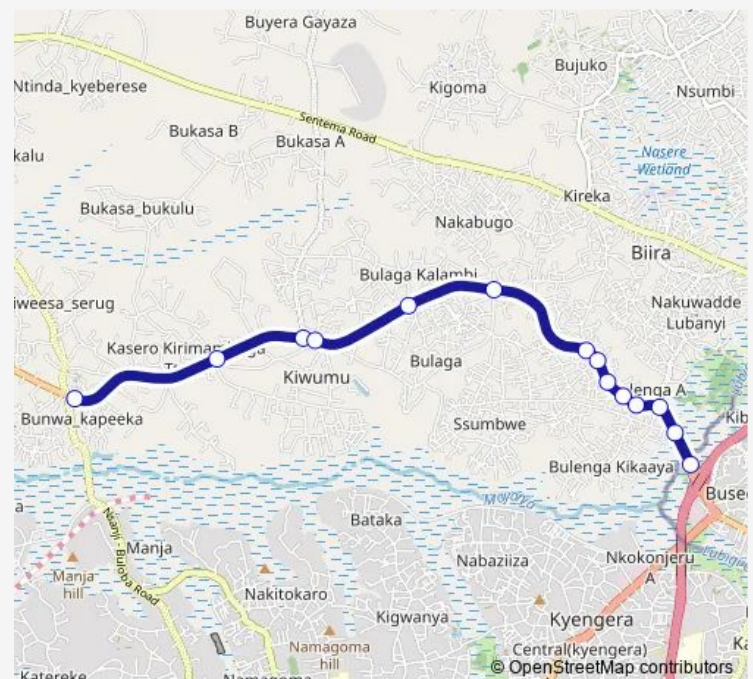

Wednesday 06:30-19:00

Thursday 06:30-19:00

Friday 06:30-19:00

Saturday 06:30-19:00

Sunday 06:30-19:00

Route info

Direction: Buloba Stage

Stops: 14

Trip Duration: 0 hour 23 min

Ic174 — Buloba-Busega

Direction

Busega Market - A109 — Buloba Stage

15 stops

[Open route schedule](#)

Busega Market - A109

Busega Stage - Mityana Rd