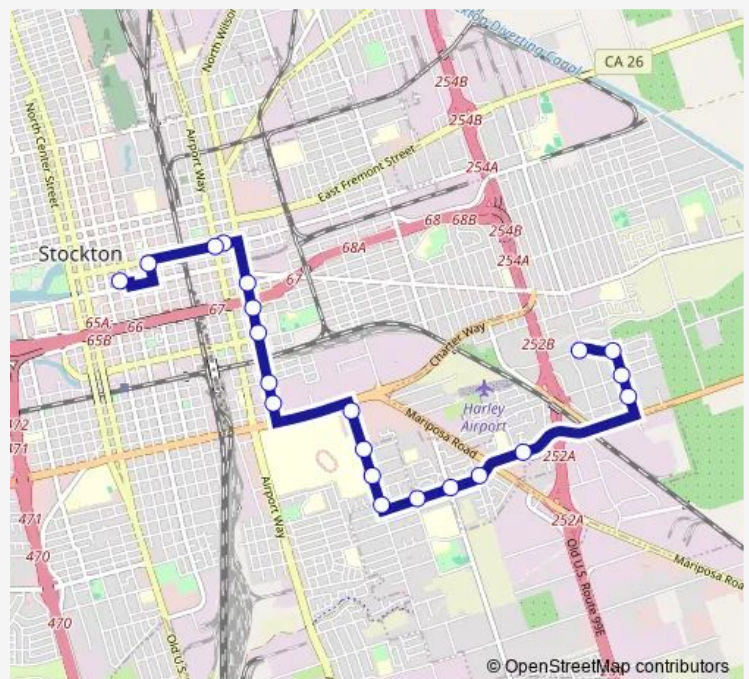

Olive & 4Th NS Northbound

Section & Oro (Woody'S) NS Eastbound

### Route schedule

Downtown Transit Center Dep C — Section & Oro (Woody'S) NS Eastbound

Monday	06:55-19:05
Tuesday	06:55-19:05
Wednesday	06:55-19:05
Thursday	06:55-19:05
Friday	06:55-19:05
Saturday	—
Sunday	—

### Route info

Direction: Downtown Transit Center Dep C

Stops: 20

Trip Duration: 0 hour 22 min

580 — Downtown Transit Center-Section/Oro

## Direction

Section & Oro (Woody'S) NS Eastbound — Downtown Transit Center Dep C

21 stops

[Open route schedule](#)

Section & Oro (Woody'S) NS Eastbound

Section & Sinclair NS Eastbound

Sinclair & 4Th St NS Southbound