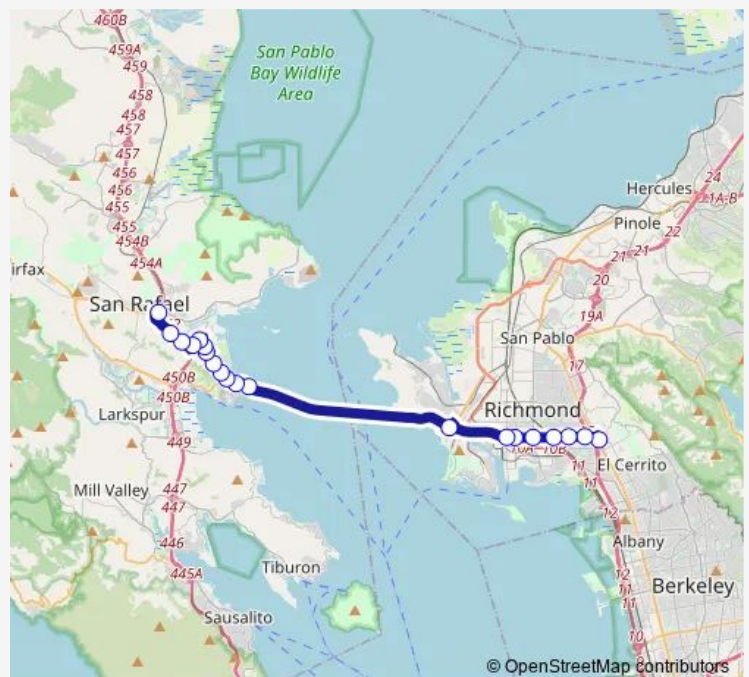

Francisco Blvd E & Morphew St

Francisco Blvd E & Pelican Way

1525 Francisco Blvd E

Irene St & Francisco Blvd E

3140 Kerner Blvd

Bellam Blvd & Lisbon St

Bellam Blvd & I-580

Andersen Dr & Francisco Blvd W

Friday 05:36-21:36

Saturday 06:36-21:36

Sunday 06:36-21:36

Route info

Direction: El Cerrito del Norte Bart Station

Stops: 20

Trip Duration: 0 hour 43 min

580 — Del Norte Bart Station - San Rafael

Direction

San Rafael Transit Center — El Cerrito del Norte Bart Station

13 stops

[Open route schedule](#)

San Rafael Transit Center

Bellam Blvd & I-580

Kerner Blvd & Shoreline Pkwy

Morphew St & Francisco Blvd E

I-580 & Main St

Tewksbury Ave & Castro St

Cutting Blvd & Harbour Way

Cutting Blvd & Marina Way

Cutting Blvd & Marina Bay Pkwy

Cutting Blvd & S 35th St

Cutting Blvd & S 41st St

Cutting Blvd & S 49th St