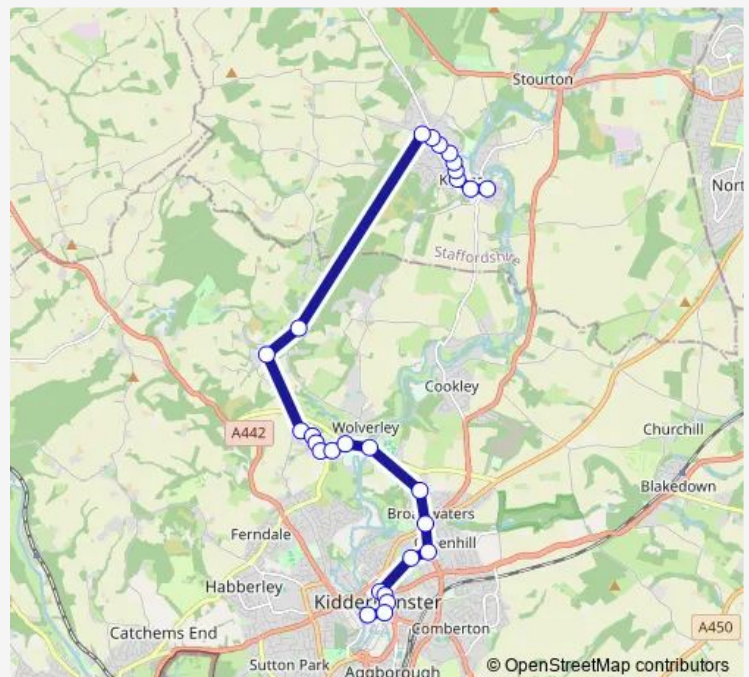

Badland Avenue

Broadwaters Drive

Hurcott Road Crossroads

Route schedule

Willow Road — Kidderminster Bus Station

Monday —

Tuesday 09:35-13:35

Wednesday —

Thursday 09:35-13:35

Friday 09:35-13:35

Saturday —

Sunday —

Route info

Direction: Willow Road

Stops: 27

Trip Duration: 0 hour 35 min

■ 580 — Kidderminster - Sion Hill - Wolverley - Kinver

Gheluvelt Avenue

Swan Centre

Coventry Street

Health Centre

Prospect Hill

Kidderminster Bus Station

Direction

Kidderminster Bus Station — Willow Road

27 stops

[Open route schedule](#)

Kidderminster Bus Station

Town Hall

Oxford Street

Long Acre

Gheluvelt Avenue