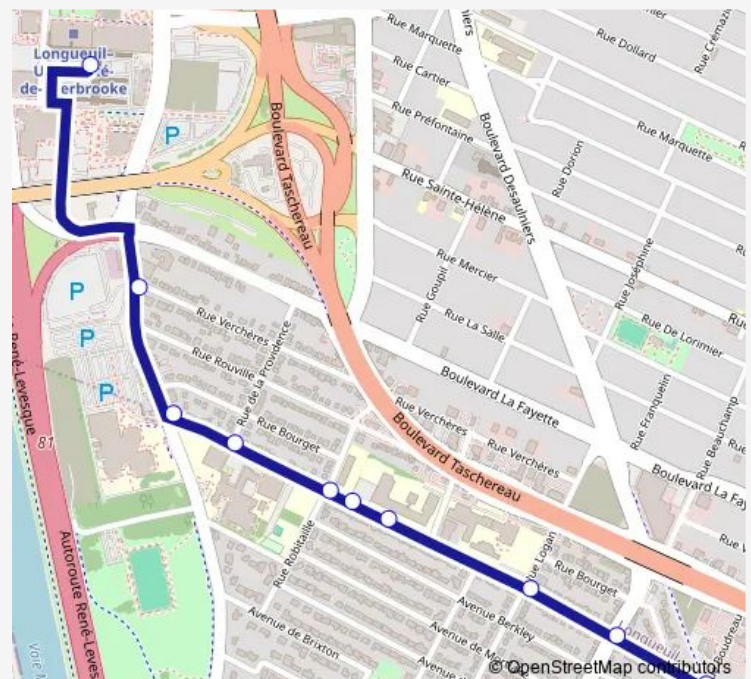

Bus 580 École Saint-Lambert International High School

[Go to website](#)

Direction

Boudreau et ch. Tiffin — Terminus Longueuil

10 stops

[Open route schedule](#)

Boudreau et ch. Tiffin

ch. Tiffin et boul. Desaulniers

Saint-Charles ouest et Verchères

Terminus Longueuil

Route schedule

Boudreau et ch. Tiffin — Terminus Longueuil

Monday	15:50
Tuesday	15:50
Wednesday	15:50
Thursday	15:50
Friday	15:50
Saturday	—
Sunday	—

Route info

Direction: Boudreau et ch. Tiffin

Stops: 10

Trip Duration: 0 hour 6 min

580 Bus time schedules and route maps are available in an offline PDF at busmaps.com. Use the busmaps.com website to see live bus times, train schedule or subway schedule, and step-by-step directions for all public transit in Longueuil