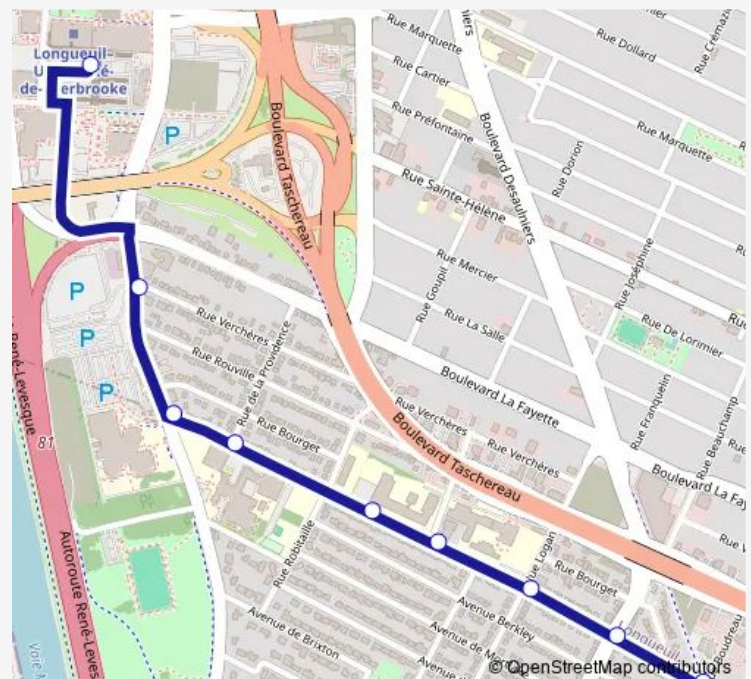

Bus 580 École Saint-Lambert International High School

[Go to website](#)

Direction

Boudreau / ch. Tiffin — Terminus Longueuil

9 stops

[Open route schedule](#)

Boudreau / ch. Tiffin

ch. Tiffin / Desaulniers

ch. Tiffin / Logan

ch. Tiffin / Patenaude

ch. Tiffin / École Notre-Dame-de-Lourdes

ch. Tiffin / de la Providence

ch. Tiffin / St-Charles O.

St-Charles O. / Verchères

Terminus Longueuil

Route schedule

Boudreau / ch. Tiffin — Terminus Longueuil

Monday 15:50

Tuesday 15:50

Wednesday 15:50

Thursday 15:50

Friday 15:50

Saturday —

Sunday —

Route info

Direction: Boudreau / ch. Tiffin

Stops: 9

Trip Duration: 0 hour 6 min

580 — École Saint-Lambert International High School

580 Bus time schedules and route maps are available in an offline PDF at busmaps.com. Use the busmaps.com website to see live bus times, train schedule or subway schedule, and step-by-step directions for all public transit in Longueuil