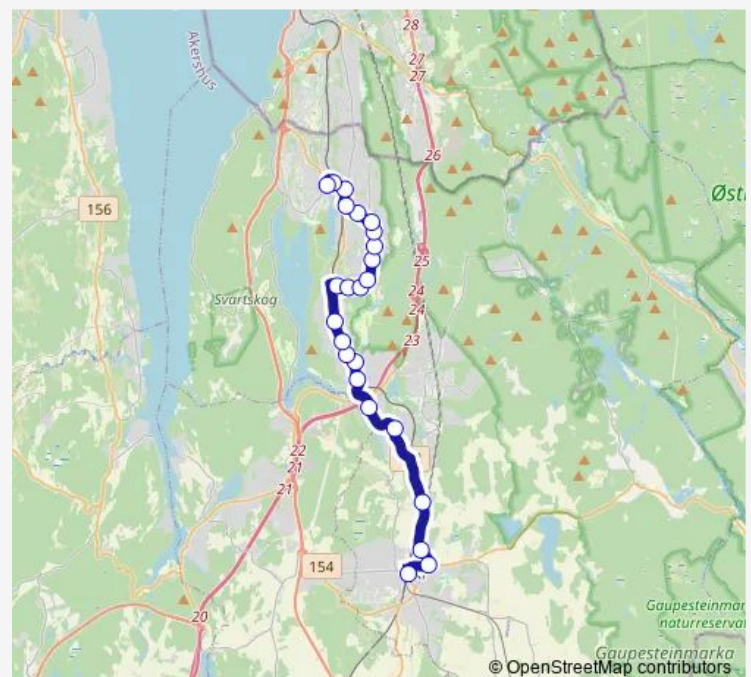

### Route schedule

Kolbotn torg — Ski stasjon Jernbaneveien

Monday	06:11-00:41 <sup>+1</sup>
Tuesday	06:11-00:41 <sup>+1</sup>
Wednesday	06:11-00:41 <sup>+1</sup>
Thursday	06:11-00:41 <sup>+1</sup>
Friday	06:11-00:41 <sup>+1</sup>
Saturday	07:11-00:41 <sup>+1</sup>
Sunday	07:11-00:41 <sup>+1</sup>

### Route info

Direction: Kolbotn torg

Stops: 24

Trip Duration: 0 hour 30 min

580 — Kolbotn - Ski

Ski sykehus

Ski skole

Ski stasjon Jernbaneveien

## Direction

Ski stasjon Jernbaneveien — Kolbotn torg

24 stops

[Open route schedule](#)

Ski stasjon Jernbaneveien

Ski skole

Ski sykehus

Kvakestad