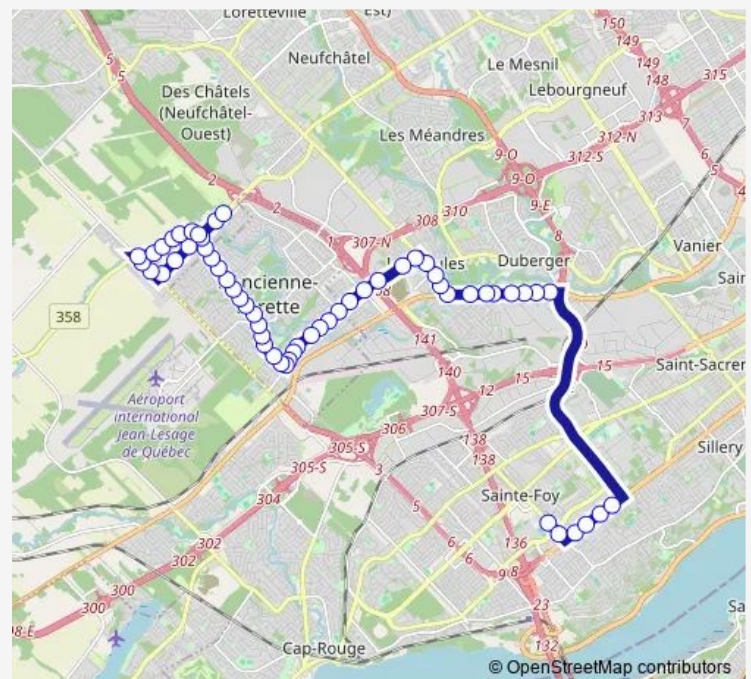

Saturday —

Sunday —

Route info

Direction: W.-Légaré

Stops: 58

Trip Duration: 0 hour 44 min

Brassard

St-Olivier