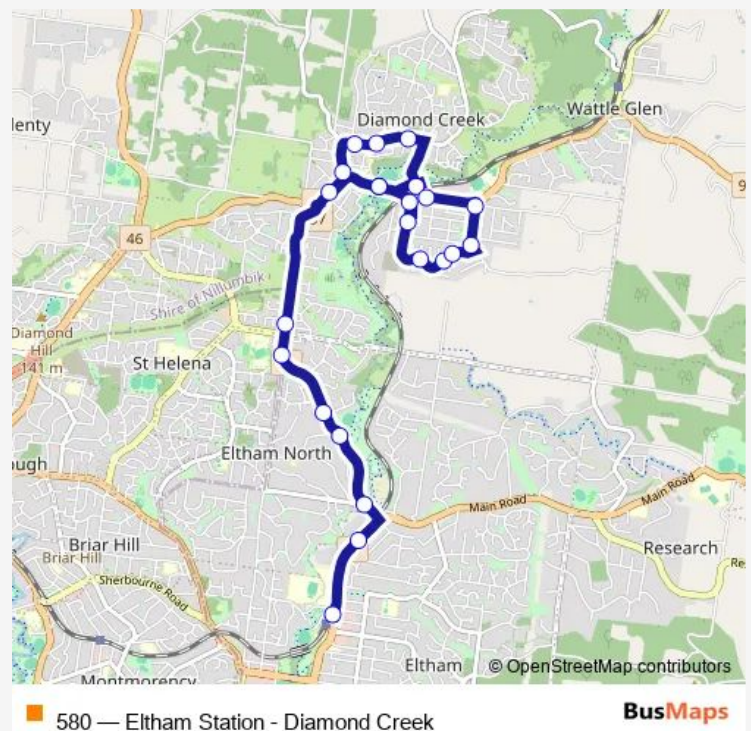

Monday 06:11-21:10

Tuesday 06:13-21:02

Wednesday 06:13-21:02

Thursday 06:13-21:02

Friday 06:13-21:02

Saturday 06:11-21:10

Sunday 08:51-21:10

Route info

Direction: Eltham Station/Main Rd (Eltham)

Stops: 24

Trip Duration: 0 hour 30 min

Patyah St/Phipps Cres (Diamond Creek)

Main Hurstbridge Rd/Phipps Cres (Diamond Creek)

Diamond Creek Plaza/Main Hurstbridge Rd (Diamond
Creek)

Monday	15:20
Tuesday	15:20
Wednesday	15:20
Thursday	15:20
Friday	15:20
Saturday	—
Sunday	—

Route info

Direction: Eltham High School/Ely St (Eltham)

Stops: 2

Trip Duration: 0 hour 10 min

Direction

Eltham Station/Main Rd (Eltham) — Eltham High School/Ely St (Eltham)

Route info

Direction: Eltham Station/Main Rd (Eltham)

Stops: 2

Trip Duration: 0 hour 10 min

Direction

Diamond Creek Plaza/Main Hurstbridge Rd (Diamond Creek) — Eltham Station/Main Rd (Eltham)

11 stops

[Open route schedule](#)