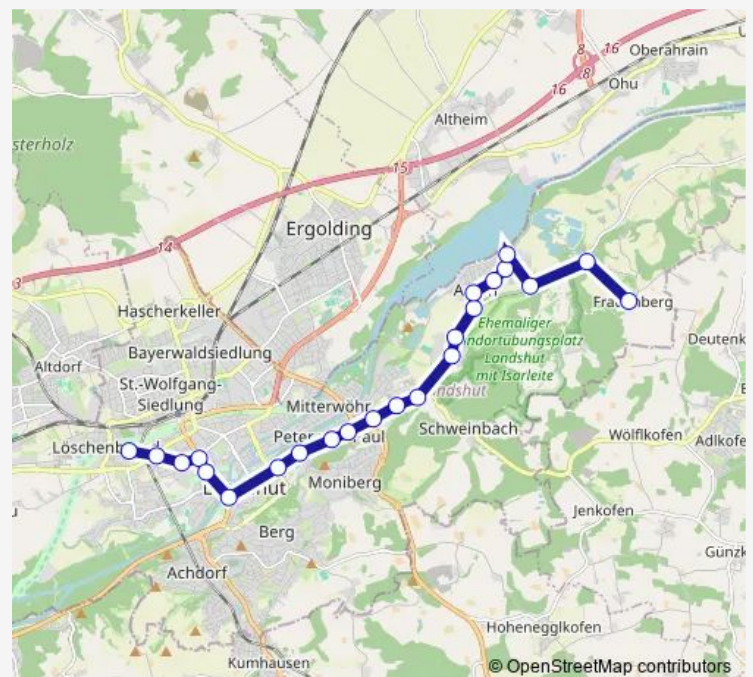

### Direction

Landshut, Hans-Leinberger-Gymnasium — Landshut, Frauenberg

23 stops

[Open route schedule](#)

Landshut, Hans-Leinberger-Gymnasium

Landshut, Einselestraße

Landshut, Prof.-Buchner-Straße

Landshut, Rennweg

Landshut, Schloß Schönbrunn

Landshut, Hochschule

Landshut, Am Lurzenhof

Landshut, Auloh/Kreisstraße

Landshut, Pregelweg

Landshut, Donaustraße

Landshut, Saaleweg

Landshut, Kanalstraße

### Route schedule

Landshut, Hans-Leinberger-Gymnasium — Landshut, Frauenberg

Monday 16:07

Tuesday 16:07

Wednesday 16:07

Thursday 16:07

Friday —

Saturday —

### Route info

Direction: Landshut, Hans-Leinberger-Gymnasium

Stops: 23

Trip Duration: 0 hour 34 min

Landshut, Gretlmühle

Landshut, Frauenberg

580 Bus time schedules and route maps are available in an offline PDF at [busmaps.com](https://busmaps.com). Use the [busmaps.com](https://busmaps.com) website to see live bus times, train schedule or subway schedule, and step-by-step directions for all public transit in Landshut