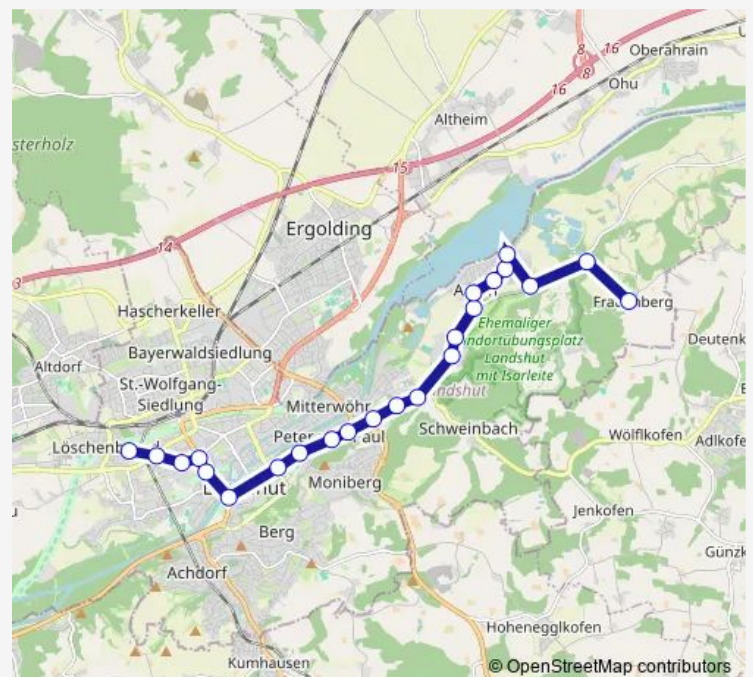

Direction

Landshut, Hans-Leinberger-Gymnasium — Landshut, Frauenberg

23 stops

[Open route schedule](#)

Landshut, Hans-Leinberger-Gymnasium

Landshut, Einselestraße

Landshut, Prof.-Buchner-Straße

Landshut, Rennweg

Landshut, Schloß Schönbrunn

Landshut, Hochschule

Landshut, Am Lurzenhof

Landshut, Auloh/Kreisstraße

Landshut, Pregelweg

Landshut, Donaustraße

Landshut, Saaleweg

Landshut, Kanalstraße

Landshut, Duniwang

Route schedule

Landshut, Hans-Leinberger-Gymnasium — Landshut, Frauenberg

Monday	16:07
Tuesday	16:07
Wednesday	16:07
Thursday	16:07
Friday	—
Saturday	—
Sunday	—

Route info

Direction: Landshut, Hans-Leinberger-Gymnasium

Stops: 23

Trip Duration: 0 hour 34 min

Landshut, Gretlmühle

Landshut, Frauenberg

580 Bus time schedules and route maps are available in an offline PDF at busmaps.com. Use the busmaps.com website to see live bus times, train schedule or subway schedule, and step-by-step directions for all public transit in Landshut