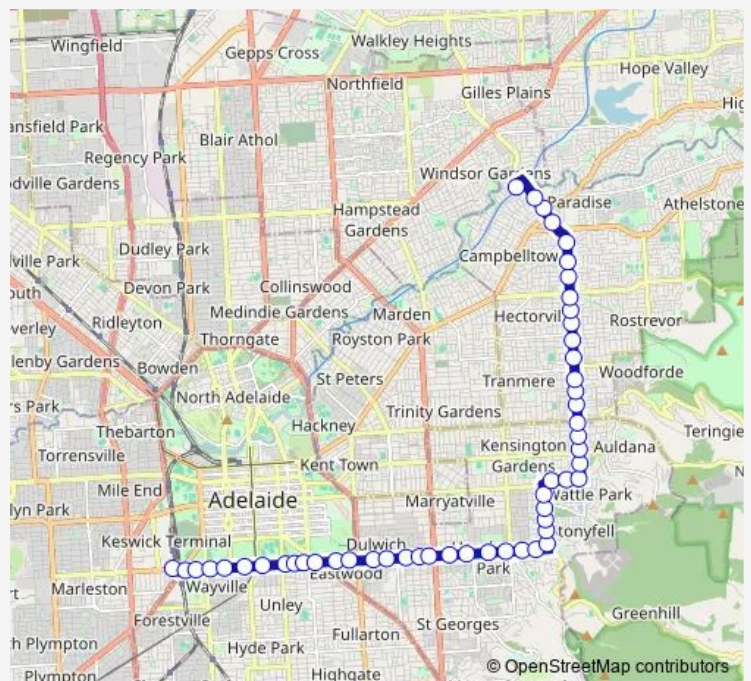

Stop 22A St Bernards Rd - East side

Stop 22 St Bernards Rd - East side

Stop 21C St Bernards Rd - East side

Stop 21B St Bernards Rd - East side

Stop 21A St Bernards Rd - East side

Stop 21 St Bernards Rd - East side

Stop 20 St Bernards Rd - East side

Stop 19C Penfold Rd - East side

Stop 19B Penfold Rd - East side

Stop 19A Penfold Rd - East side

Stop 18A Penfold Rd - East side

Stop 19 Penfold Rd - East side

Stop 17A Kensington Rd - South side

Route schedule

Zone I Paradise Interchange - North West side — Stop 1A Richmond Rd - South side

Monday 07:50-15:29

Tuesday 07:50-15:29

Wednesday 07:50-15:29

Thursday 07:50-15:29

Friday 07:50-15:29

Saturday —

Sunday —

Route info

Direction: Zone I Paradise Interchange - North West side

Stops: 51

Trip Duration: 1 hour 0 min

580 — Keswick to Paradise Interchange

Stop 16A Kensington Rd - South side

Stop 15A Kensington Rd - South side