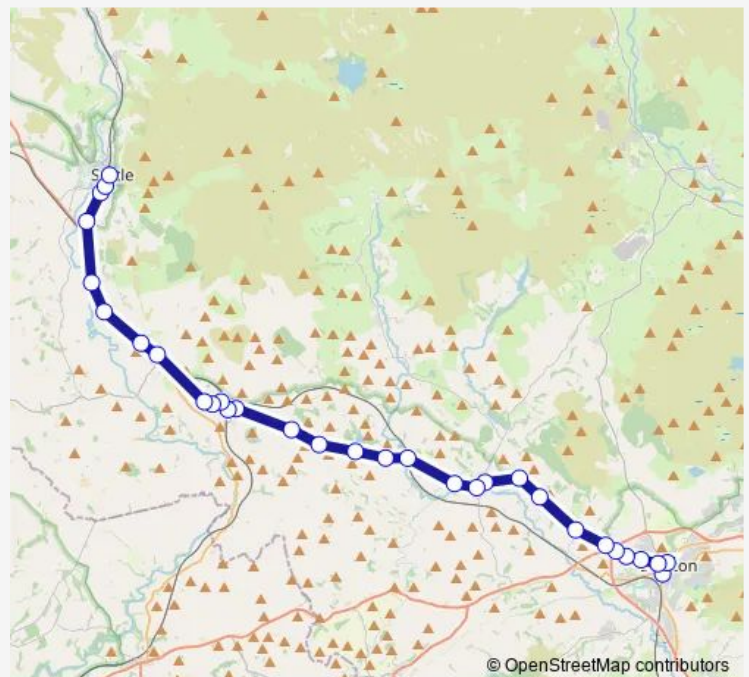

Peel Brow Top

Hammerton Drive

Brook Street

Route schedule

Bus Station Stand 2 — Market Place

Monday 08:50-18:45

Tuesday 08:50-18:45

Wednesday 08:50-18:45

Thursday 08:50-18:45

Friday 08:50-18:45

Saturday 08:50-18:45

Sunday —

Route info

Direction: Bus Station Stand 2

Stops: 31

Trip Duration: 0 hour 40 min

■ 580 — Skipton - Settle

Garage

Gallabers Farm

Ivy Mount

West End House

Skir Beck Farm

Mearbeck Lane End

Lodge Lane