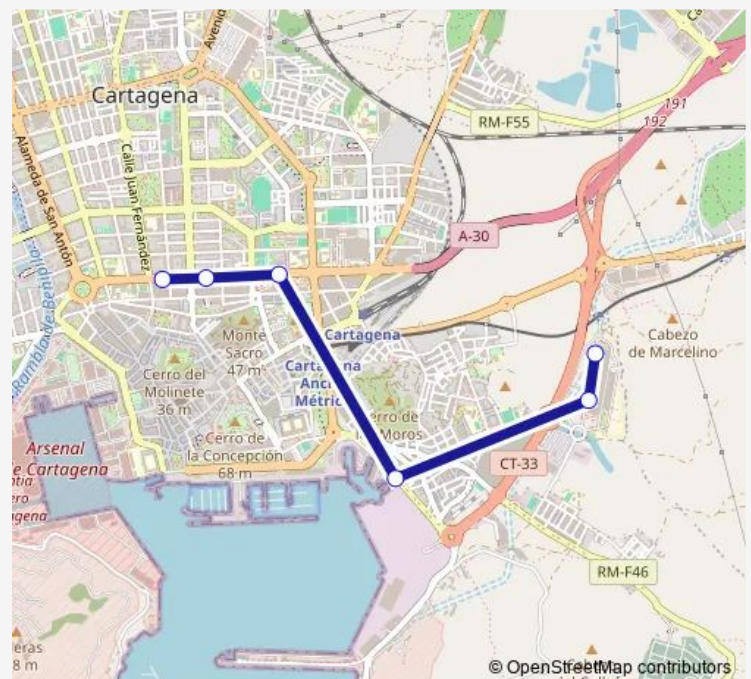

Direction

Bingo -Cart — Hospital Santa Lucia -Cart

6 stops

[Open route schedule](#)

Bingo -Cart

O.N.C.E. -Cart

Asamblea Regional frente -Cart

Santa Lucía

Hospital Santa Lucia -Cart

Hospital Santa Lucia -Cart

Route schedule

Bingo -Cart — Hospital Santa Lucia -Cart

Monday	06:30-22:45
Tuesday	06:30-22:45
Wednesday	06:30-22:45
Thursday	06:30-22:45
Friday	06:30-22:45
Saturday	07:30-22:30
Sunday	07:30-22:30

Route info

Direction: Bingo -Cart

Stops: 6

Trip Duration: 0 hour 15 min

■ ALSA - L18 — L18 Paseo Alfonso XIII-Hospital Santa Lucia

Direction

Hospital Santa Lucia -Cart — Bingo -Cart

7 stops

Direction: Hospital Santa Lucia -Cart

Stops: 7

Trip Duration: 0 hour 15 min

ALSA - L18 Bus time schedules and route maps are available in an offline PDF at busmaps.com. Use the busmaps.com website to see live bus times, train schedule or subway schedule, and step-by-step directions for all public transit in Cartagena