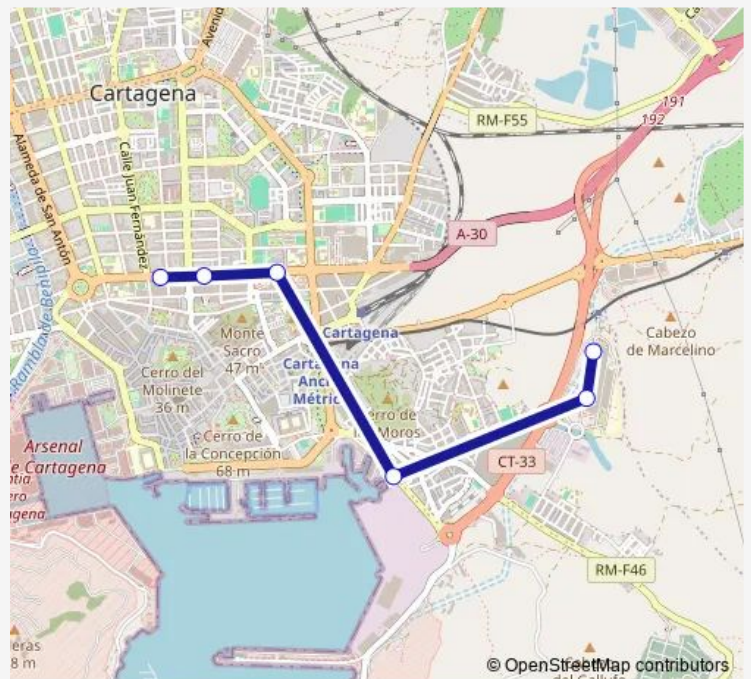

Bus Alsa - L18 L18 Paseo Alfonso Xiii-Hospital Santa Lucia

[Go to website](#)

**Direction**

Bingo -Cart — Hospital Santa Lucia -Cart

6 stops

[Open route schedule](#)

Bingo -Cart

O.N.C.E. -Cart

Asamblea Regional frente -Cart

Santa Lucía

Hospital Santa Lucia -Cart

Hospital Santa Lucia -Cart

Route schedule

Bingo -Cart — Hospital Santa Lucia -Cart

Monday	06:30-22:45
Tuesday	06:30-22:45
Wednesday	06:30-22:45
Thursday	06:30-22:45
Friday	06:30-22:45
Saturday	07:30-22:30
Sunday	07:30-22:30

Route info

Direction: Bingo -Cart

Stops: 6

Trip Duration: 0 hour 15 min

Alsa - L18 — L18 Paseo Alfonso Xiii-Hospital Santa Lucia

### Route info

Direction: Hospital Santa Lucia -Cart

Stops: 7

Trip Duration: 0 hour 15 min

Alsa - L18 Bus time schedules and route maps are available in an offline PDF at busmaps.com. Use the busmaps.com website to see live bus times, train schedule or subway schedule, and step-by-step directions for all public transit in Cartagena