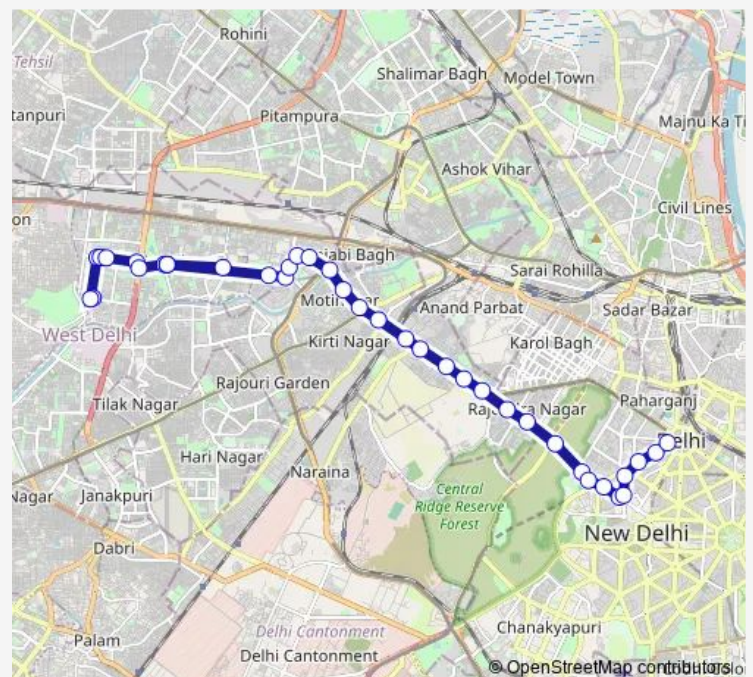

Karampura Terminal

Moti Nagar Industrial Area

Shadipur Depot

Route schedule

Sayed Gaon Nangloi (T) — Shivaji Stadium Terminal

Monday 05:00-23:15

Tuesday 05:00-23:15

Wednesday 05:00-23:15

Thursday 05:00-23:15

Friday 05:00-23:15

Saturday 05:00-23:15

Sunday 05:00-23:15

Route info

Direction: Sayed Gaon Nangloi (T)

Stops: 37

Trip Duration: 1 hour 18 min