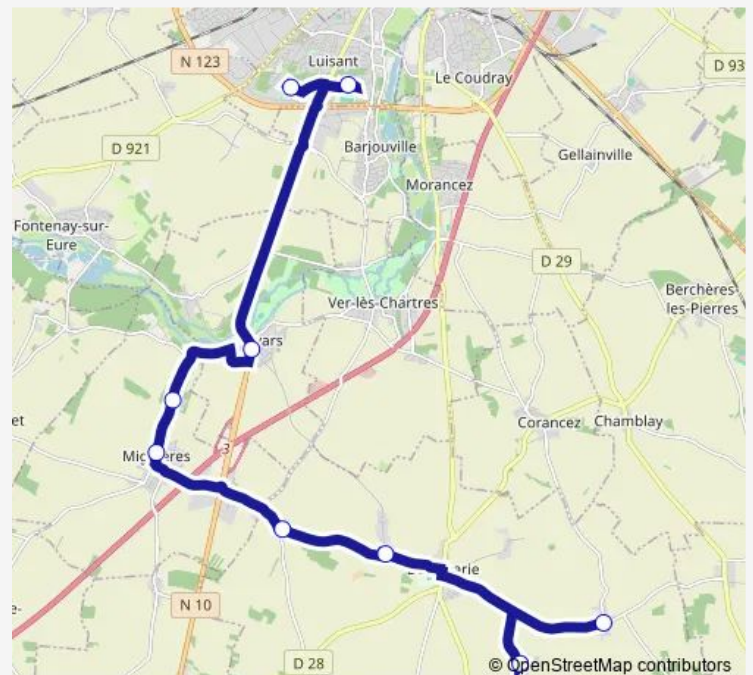

Bois de Mivoie

Villemain

Eglise Dammarie

Concrez

Ormoy

Vovelles

Route schedule

Lycée S.Monfort — Vovelles

Monday 17:55

Tuesday 17:55

Wednesday —

Thursday 17:55

Friday 17:55

Saturday —

Sunday —

Route info

Direction: Lycée S.Monfort

Stops: 10

Trip Duration: 0 hour 40 min

Direction

Lycée S.Monfort — Vovelles

7 stops

[Open route schedule](#)

Lycée S.Monfort

Friday 07:10

Saturday —

Sunday —

Route info

Direction: Vovelles

Stops: 9

Trip Duration: 0 hour 41 min

Direction