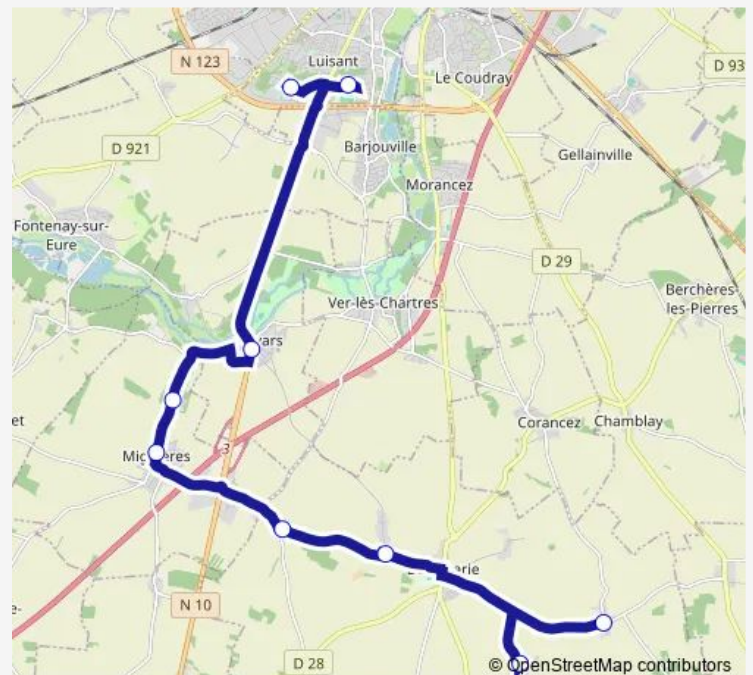

Bois de Mivoie

Villemain

Eglise Dammarie

Concrez

Ormoy

Vovelles

Route schedule

Lycée S.Monfort — Vovelles

Monday 17:55

Tuesday 17:55

Wednesday —

Thursday 17:55

Friday 17:55

Saturday —

Sunday —

Route info

Direction: Lycée S.Monfort

Stops: 10

Trip Duration: 0 hour 40 min

Direction

Lycée S.Monfort — Vovelles

7 stops

[Open route schedule](#)

Lycée S.Monfort

Friday 07:10

Saturday —

Sunday —

Route info

Direction: Vovelles

Stops: 9

Trip Duration: 0 hour 41 min

Direction