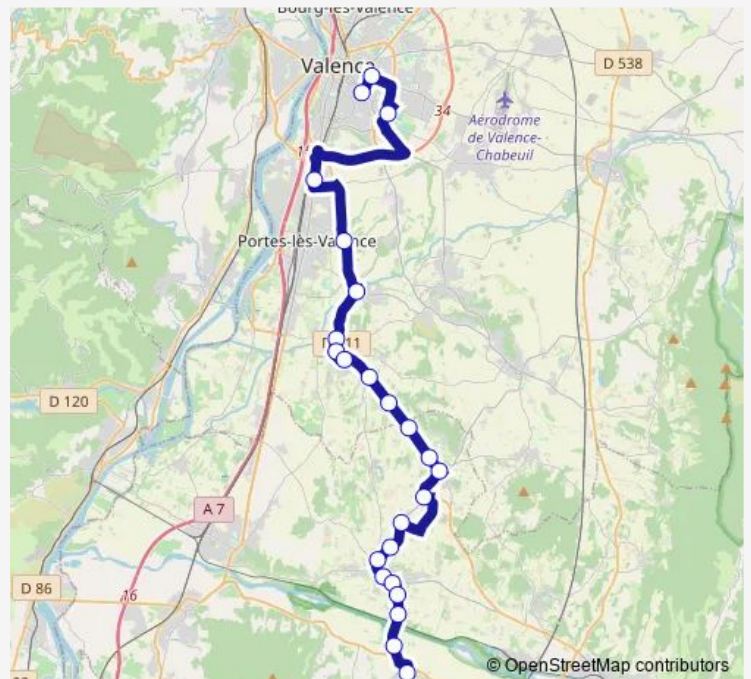

Thursday 16:10

Friday 16:10

Saturday 12:10

Sunday —

Route info

Direction: C.Vernet

Stops: 24

Trip Duration: 0 hour 55 min

D23 — D23 Valence- Grane

Gare DES Ramieres

Abattoirs

Champ DE Mars

Direction

Champ DE Mars — N.Dame

24 stops

[Open route schedule](#)

Wednesday —

Thursday 17:05-18:05

Friday 17:05-18:05

Saturday —

Sunday —

Route info

Direction: C.Vernet

Stops: 22