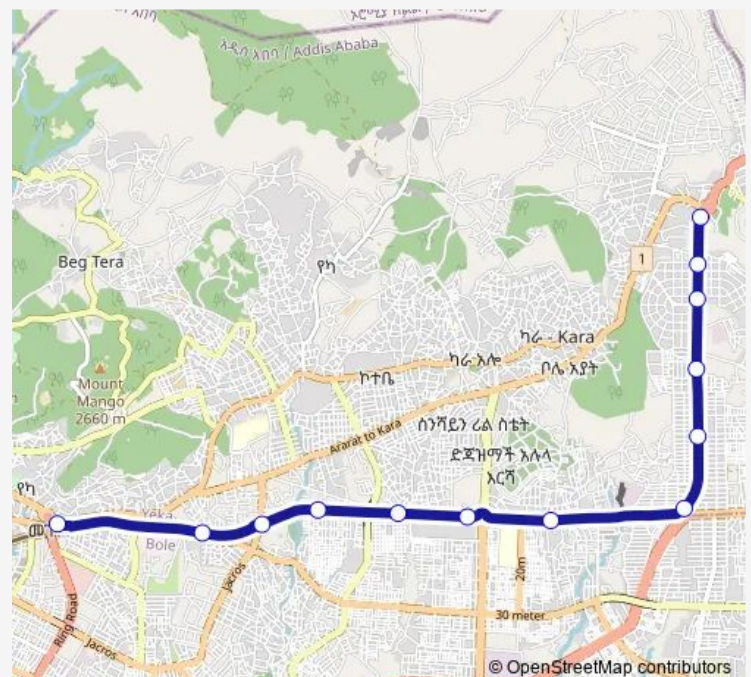

Se'alite Mihret Church

Gurd-shola

Megenagna Terminal

Route schedule

Aba Kiros Roundabout — Megenagna Terminal

Monday 06:00

Tuesday 06:00

Wednesday 06:00

Thursday 06:00

Friday 06:00

Saturday 06:00

Sunday 06:00

Route info

Direction: Aba Kiros Roundabout

Stops: 13

Trip Duration: 0 hour 30 min

D23 — Megenagna Terminal ↔ Aba Kiros Roundabout

Direction

Megenagna Terminal — Aba Kiros Roundabout

15 stops

[Open route schedule](#)

Megenagna Terminal

Gurd-shola

Sealite Mihret

Wednesday 06:00

Thursday 06:00

Friday 06:00

Saturday 06:00

Sunday 06:00

Route info

Direction: Megenagna Terminal

Stops: 15