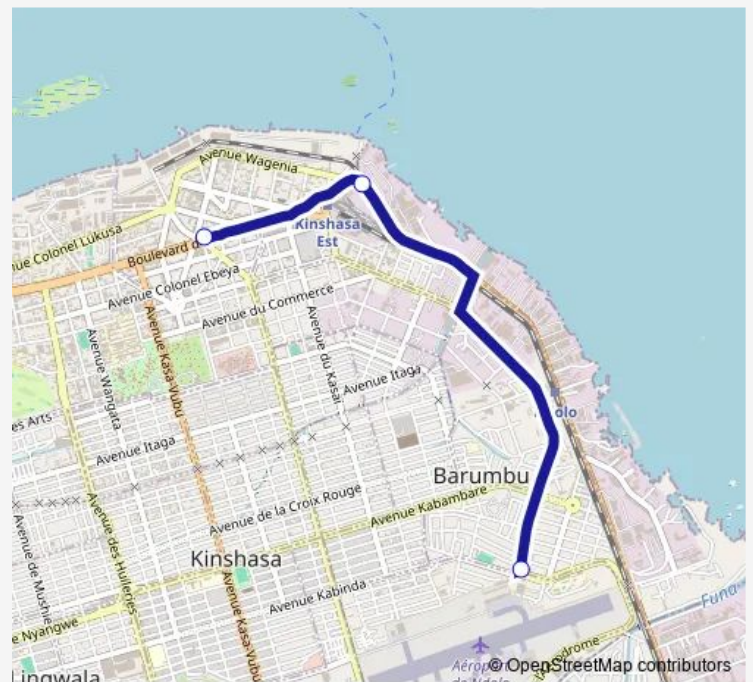

Direction

unknown — Bcdc

3 stops

[Open route schedule](#)

unknown

unknown

Bcdc

Route schedule

Route info

Direction: unknown

Stops: 3

Trip Duration: 0 hour 13 min

Beau March_ TO _ Boulevard 30 Juin

Direction

unknown — unknown

2 stops