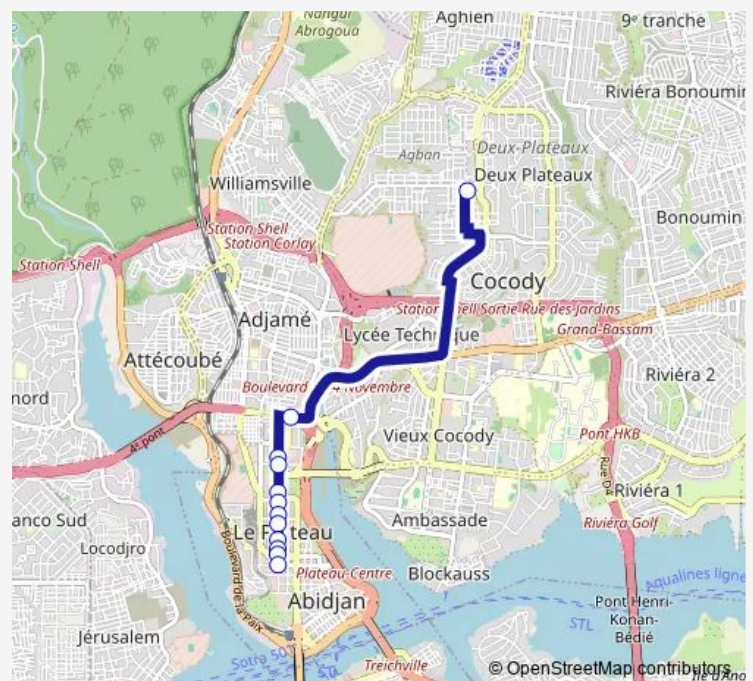

### Route schedule

Gare 2 Plateaux Mobil — Gare Externat Saint Paul

Monday	06:00
Tuesday	06:00
Wednesday	06:00
Thursday	06:00
Friday	06:00
Saturday	06:00
Sunday	06:00

### Route info

Direction: Gare 2 Plateaux Mobil

Stops: 12

Trip Duration: 0 hour 32 min

**woro woro banalisé : 2 Plateaux Mobil ↔ Plateau Sorbonne**

## Direction

Gare Externat Saint Paul — Gare 2 Plateaux Mobil

13 stops

[Open route schedule](#)

Gare Externat Saint Paul

Saint Jacques

Bmw

Carrefour Ambassade de la Mauritanie

## Route info

Direction: Gare Externat Saint Paul

Stops: 13

Trip Duration: 0 hour 35 min

Bus time schedules and route maps are available in an offline PDF at [busmaps.com](https://busmaps.com). Use the [busmaps.com](https://busmaps.com) website to see live bus times, train schedule or subway schedule, and step-by-step directions for all public transit in Abidjan