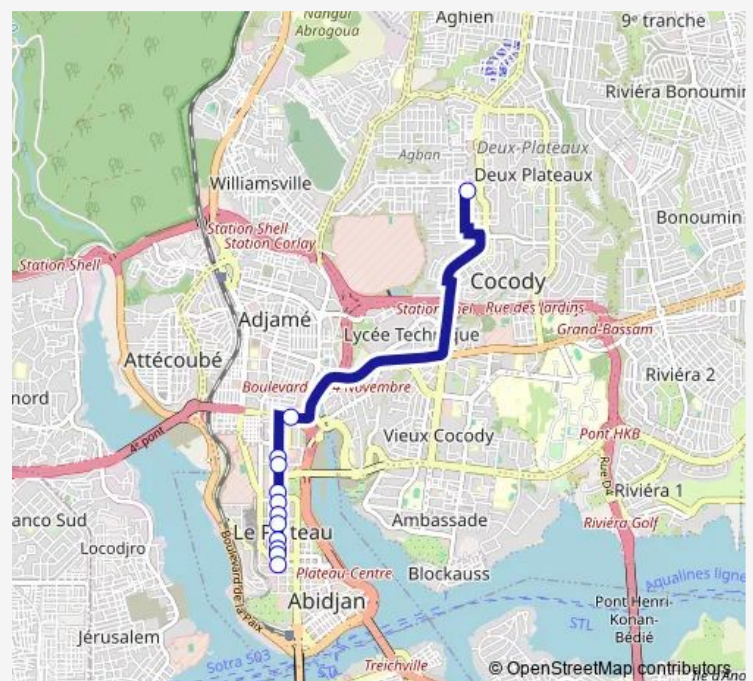

Route info

Direction: Gare 2 Plateaux Mobil

Stops: 12

Trip Duration: 0 hour 32 min

[woro woro banalisé : 2 Plateaux Mobil ↔ Plateau Sorbonne](#)

Direction

Gare Externat Saint Paul — Gare 2 Plateaux Mobil

13 stops

Monday 06:00

Tuesday 06:00

Wednesday 06:00

Thursday 06:00

Friday 06:00

Saturday 06:00

Sunday 06:00

Route info

Direction: Gare Externat Saint Paul

Stops: 13

Trip Duration: 0 hour 35 min

Bus time schedules and route maps are available in an offline PDF at busmaps.com. Use the busmaps.com website to see live bus times, train schedule or subway schedule, and step-by-step directions for all public transit in Abidjan