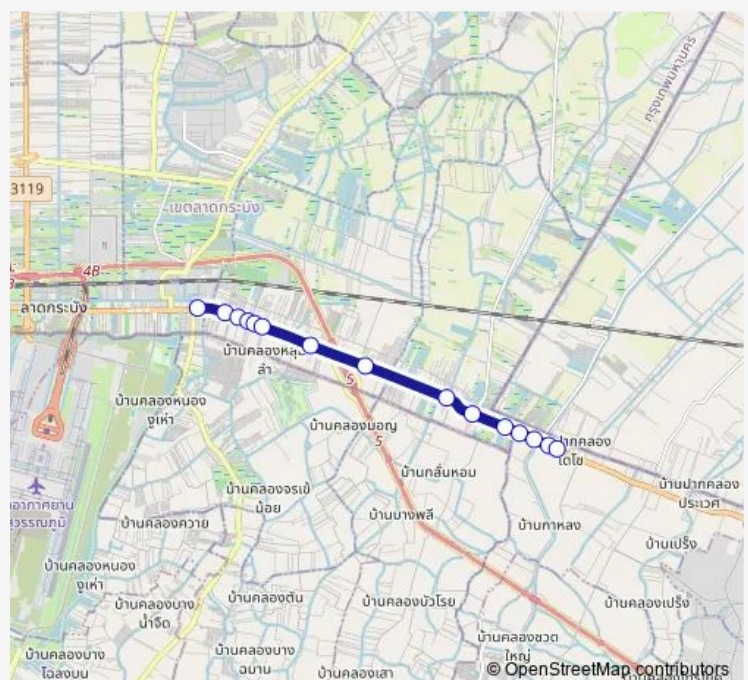

ศูนย์อภิบาลคามิลเลียน;Camillian Pastoral Care Center

ตรงข้ามตลาดเท็ดไทย;Terd Thai Market (Opposite)

จุดขึ้นลง;visual stop

จุดขึ้นลง;visual stop

จุดขึ้นลง;visual stop

จุดขึ้นลง;visual stop

จุดขึ้นลง;visual stop

Route schedule

ตลาดหัวตะเข้(ขาออก);Hua Takhe Market — จุดขึ้นลง;visual stop

Monday 00:00

Tuesday 00:00

Wednesday 00:00

Thursday 00:00

Friday 00:00

Saturday 00:00

Sunday 00:00

Route info

Direction: ตลาดหัวตะเข้(ขาออก);Hua Takhe Market

Stops: 15

Trip Duration: 0 hour 49 min

1270 Bus time schedules and route maps are available in an offline PDF at busmaps.com. Use the busmaps.com website to see live bus times, train schedule or subway schedule, and step-by-step directions for all public transit in Lat Krabang