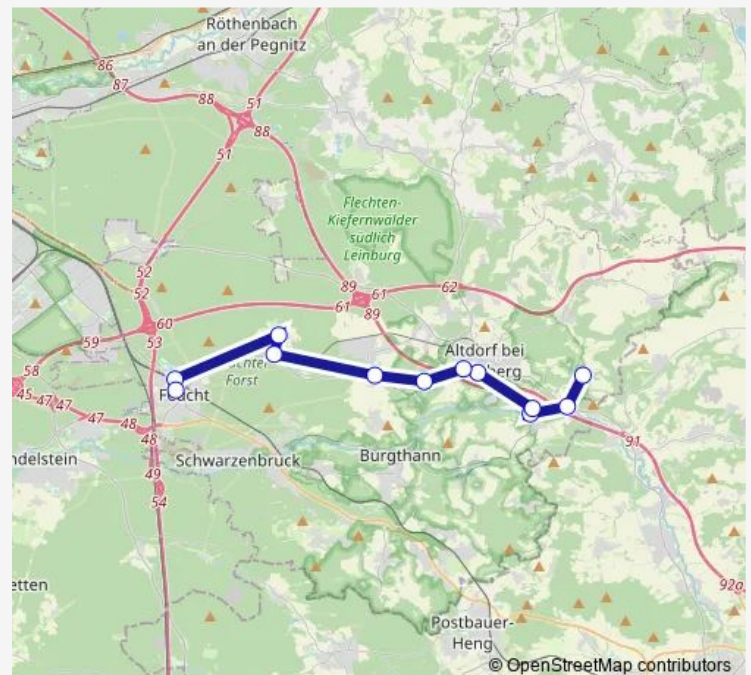

Feucht Nürnberger Str.

Feucht Ortsmitte

Route schedule

Hagenhausen — Feucht Ortsmitte

Monday	—
Tuesday	—
Wednesday	—
Thursday	—
Friday	25:05-02:56 ⁺¹
Saturday	03:56-02:56 ⁺¹
Sunday	03:56

Route info

Direction: Hagenhausen

Stops: 12

Trip Duration: 0 hour 27 min

■ N55

BusMaps

Direction

Feucht Ortsmitte — Hagenhausen

15 stops

[Open route schedule](#)

Feucht Ortsmitte — Hagenhausen

Monday	04:28
Tuesday	04:28
Wednesday	04:28
Thursday	04:28
Friday	04:28-02:28 ⁺¹
Saturday	03:28-02:28 ⁺¹
Sunday	03:28-04:28

Route info

Direction: Feucht Ortsmitte

Stops: 15

Trip Duration: 0 hour 28 min

Sunday

04:56

Route info

Direction: Hagenhausen

Stops: 14

Trip Duration: 0 hour 39 min

N55 Tram time schedules and route maps are available in an offline PDF at busmaps.com. Use the busmaps.com website to see live bus times, train schedule or subway schedule, and step-by-step directions for all public transit in Altdorf bei Nuernberg