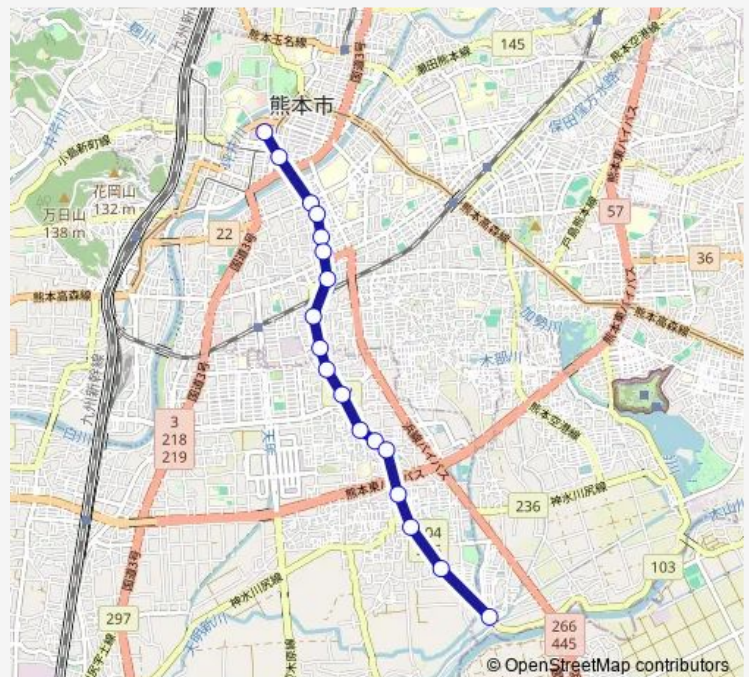

Route schedule

桜町バスターミナル — 中の瀬車庫

Monday 08:20-22:40

Tuesday 08:20-22:40

Wednesday 08:20-22:40

Thursday 08:20-22:40

Friday 08:20-22:40

Saturday 09:25-23:00

Sunday 09:30-22:55

Route info

Direction: 桜町バスターミナル

Stops: 18

Trip Duration: 0 hour 23 min

■ M1-1 : 桜町バスターミナル→田迎→中の瀬車庫

Bus time schedules and route maps are available in an offline PDF at busmaps.com. Use the busmaps.com website to see live bus times, train schedule or subway schedule, and step-by-step directions for all public transit in Kumamoto