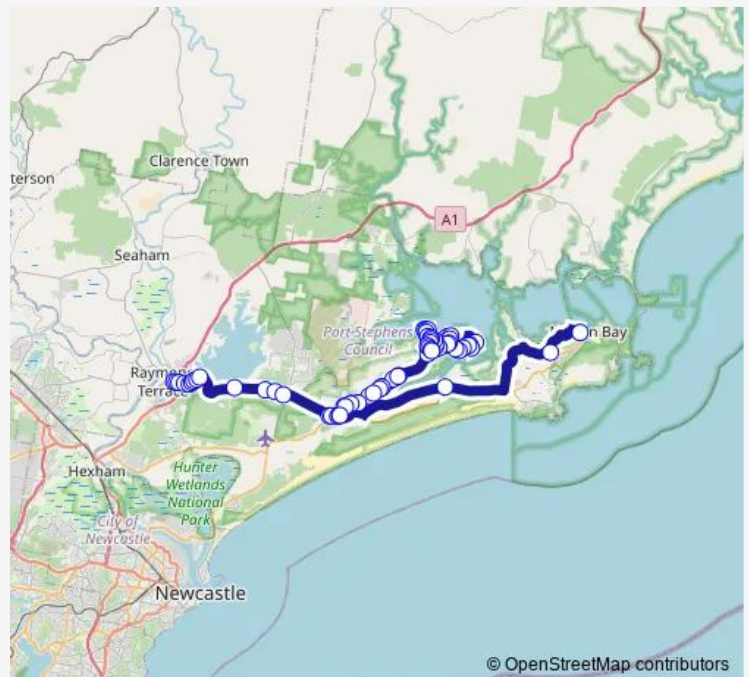

Lemon Tree Passage Rd After Nelson Bay Rd

Lemon Tree Passage Rd At Michael Dr

Salt Ash Rural Fire Service, Michael Dr

157 Lemon Tree Passage Rd

Route schedule

Mount Hall Rd At Watt St — St Michael's Primary School, Wahgunyah Rd

Monday	07:05
Tuesday	07:05
Wednesday	07:05
Thursday	07:05
Friday	07:05
Saturday	—
Sunday	—

Route info

Direction: Mount Hall Rd At Watt St

Stops: 77

Trip Duration: 1 hour 38 min

Lemon Tree Passage Rd At Rookes Rd

333 Lemon Tree Passage Rd

Lemon Tree Passage Rd After Rookes Rd

Lemon Tree Passage Rd Opp Brownes Rd

Lemon Tree Passage Rd Opp Brownes Rd

Lemon Tree Passage Rd After Oyster Cove Rd

Taniba Bay Golf Club, Lemon Tree Passage Rd

Lemon Tree Passage Rd Opp President Wilson Walk

Lemon Tree Passage Rd At Fairlands Rd

Lemon Tree Passage Rd Opp Crawley Av

Lemon Tree Passage Rd Opp Blanch St

Meredith Av Opp Kenneth Pde

Meredith Av After Russell St