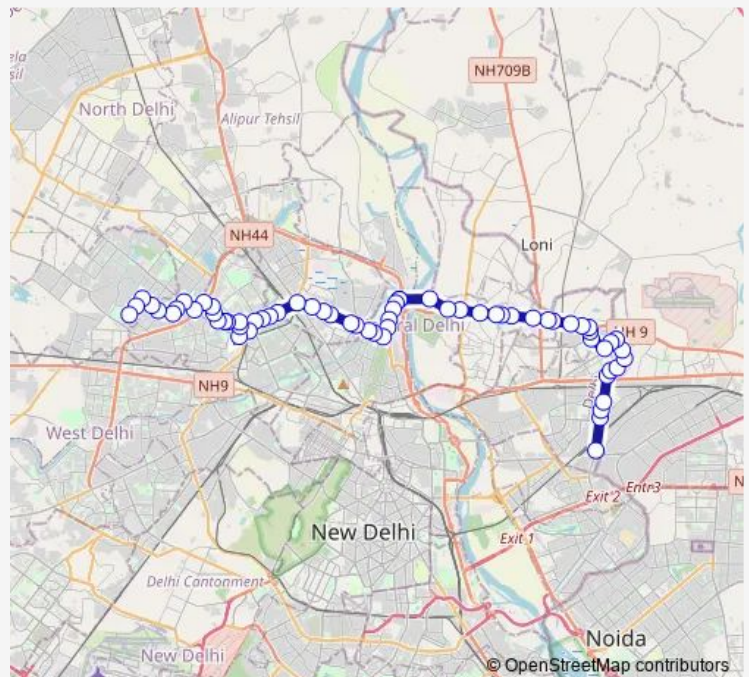

### Route schedule

Anand Vihar Isbt Main Road — Rohini Sector-1 Avantika

Monday 05:00-23:05

Tuesday 05:00-23:05

Wednesday 05:00-23:05

Thursday 05:00-23:05

Friday 05:00-23:05

Saturday 05:00-23:05

### Route info

Direction: Anand Vihar Isbt Main Road

Stops: 65

Trip Duration: 2 hour 11 min

■ 971up

Yamuna Vihar Brijpuri

B-Block Yamuna Vihar

Bhajanpura

## Route info

Direction: Anand Vihar Isbt Terminal

Stops: 64

Trip Duration: 2 hour 12 min

Khajuri

Rajeev Nagar

Wazirabad Crossing Nehru Vihar Crossing

Balak Ram Hospital