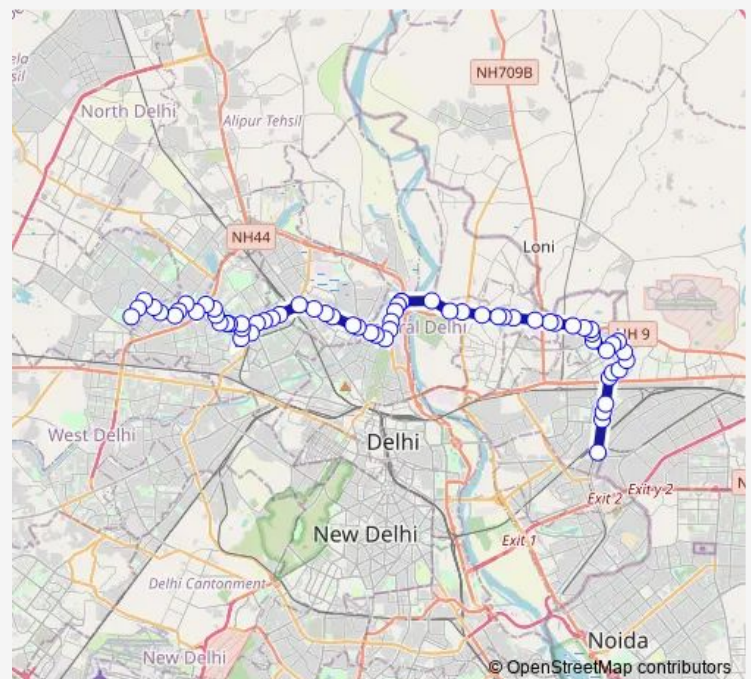

MIG Flates Loni Road

B R Ambedkar College (Loni Road Xing)

C 4 Yamuna Vihar

Route schedule

Anand Vihar Isbt Main Road — Rohini Sector-1 Avantika

Monday 05:00-23:05

Tuesday 05:00-23:05

Wednesday 05:00-23:05

Thursday 05:00-23:05

Friday 05:00-23:05

Saturday 05:00-23:05

Sunday 05:00-23:05

Route info

Direction: Anand Vihar Isbt Main Road

Stops: 65

Trip Duration: 2 hour 11 min

■ 971up

Yamuna Vihar Brijpuri

B-Block Yamuna Vihar

Bhajanpura

Khajuri

Rajeev Nagar (Signature Bridge)

Gurudwara Nanak Sar

Wazirabad Crossing Nehru Vihar Crossing

Friday 05:00-19:40

Saturday 05:00-19:40

Sunday 05:00-19:40

Route info

Direction: Anand Vihar Isbt Terminal

Stops: 64

Trip Duration: 2 hour 12 min

Khajuri