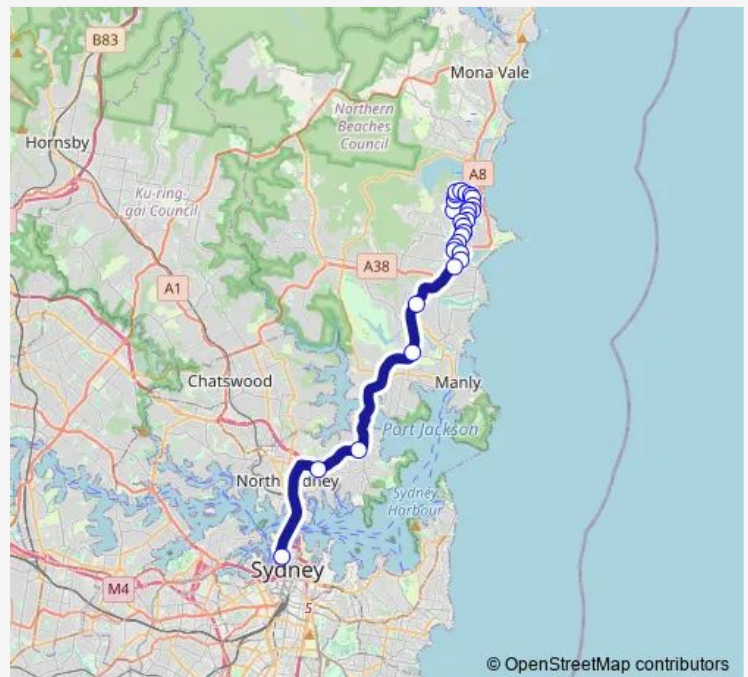

Manly Vale B-Line, Condamine St

Warringah Mall, Pittwater Rd, Stand D

Dee Why B-Line, Pittwater Rd

Pittwater Rd At Hawkesbury Av

Lismore Av After Pittwater Rd

Westminster Av After Lismore Av

Regent St At Westminster Av

### Route schedule

Wynyard Station, Carrington St, Stand C — Hall Av Before Heather St

Monday 16:21-18:36

Tuesday 16:20-18:54

Wednesday 16:20-18:54

Thursday 16:20-18:54

Friday 16:20-18:54

Saturday —

### Route info

Direction: Wynyard Station, Carrington St, Stand C

Stops: 33

Trip Duration: 1 hour 0 min

180X — City Wynyard to Collaroy Plateau (Express Service)

Teloepa St At Hilma St

Hilma St At Edgecliffe Bvd

## Route info

Direction: Hall Av Before Heather St

Stops: 28

Trip Duration: 1 hour 7 min

Manly Vale B-Line, Condamine St

Spit Junction B-Line, Spit Rd

Neutral Bay Junction, Military Rd, Stand A

Wynyard Station, York St, Stand M