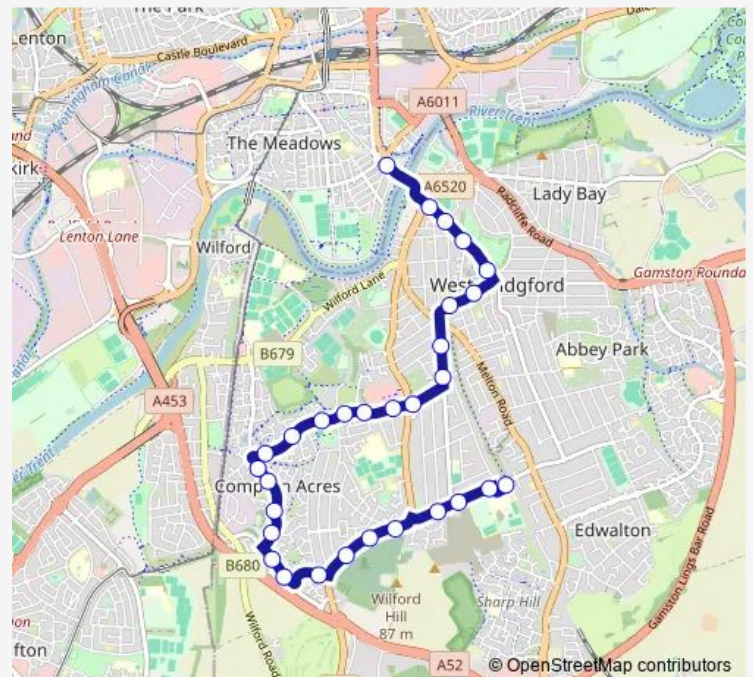

Bus 8B Wilford Hill-Trent Bridge

[Go to website](#)

Direction

Rushcliffe School — Victoria Embankment

30 stops

[Open route schedule](#)

Rushcliffe School

Selby Road

Stowe Avenue

Burnside Road

Repton Road

Route schedule

Rushcliffe School — Victoria Embankment

Monday 20:08

Tuesday 20:08

Wednesday 20:08

Thursday 20:08

Friday 20:08

Saturday 20:08

Sunday —

Route info

Direction: Rushcliffe School

Stops: 30

Trip Duration: 0 hour 20 min