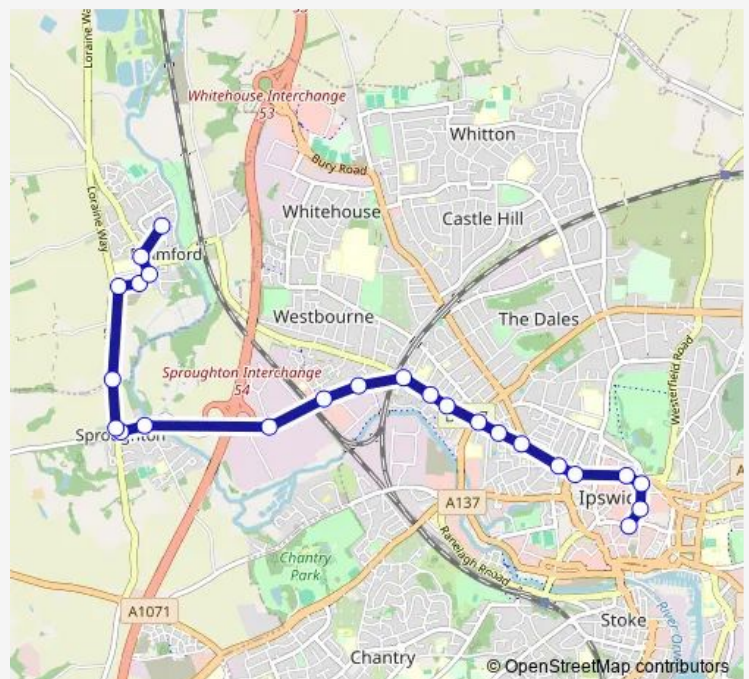

### Route schedule

Old Cattle Market Bus Station — Broke Avenue

Monday 07:10-18:15

Tuesday 07:10-18:15

Wednesday 07:10-18:15

Thursday 07:10-18:15

Friday 07:10-18:15

Saturday 07:10-18:15

### Route info

Direction: Old Cattle Market Bus Station

Stops: 24

Trip Duration: 0 hour 23 min

8B — Ipswich Town Centre - Farthing Road Ind. Estate - Sproughton - Bramford **BusMaps**

St Marys Close

Cock

Broke Avenue

## Direction

Broke Avenue — Old Cattle Market Bus Station

27 stops

[Open route schedule](#)

Broke Avenue

Leggatt Drive

Chapel Field

Playing Fields

## Route schedule

Broke Avenue — Old Cattle Market Bus Station

Monday 07:35-18:40

Tuesday 07:35-18:40

Wednesday 07:35-18:40

Thursday 07:35-18:40

Friday 07:35-18:40

Saturday 07:35-18:40