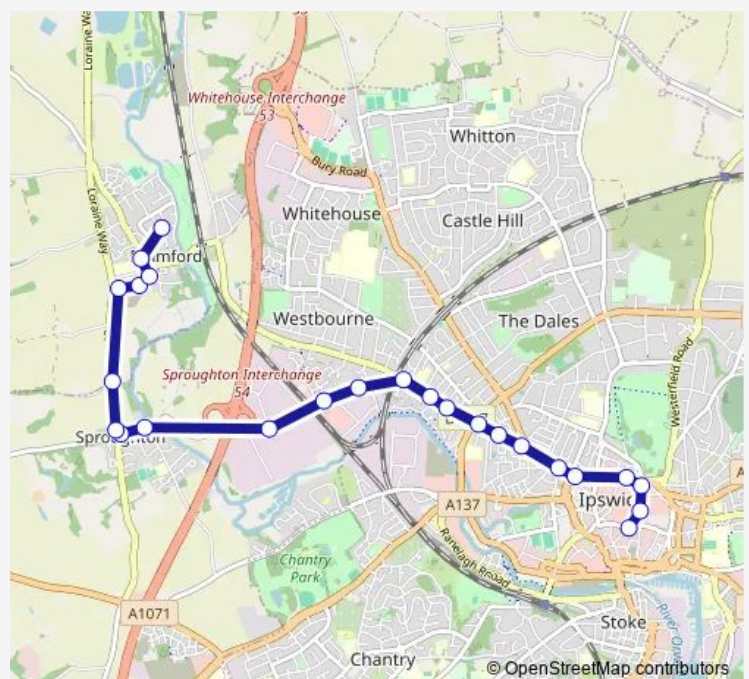

### Route schedule

Old Cattle Market Bus Station — Broke Avenue

Monday 07:10-18:15

Tuesday 07:10-18:15

Wednesday 07:10-18:15

Thursday 07:10-18:15

Friday 07:10-18:15

Saturday 07:10-18:15

### Route info

Direction: Old Cattle Market Bus Station

Stops: 24

Trip Duration: 0 hour 23 min

■ 8B — Ipswich Town Centre - Farthing Road Ind. Estate - Sproughton - Bramford **BusMaps**

St Marys Close

Cock

Broke Avenue

## Direction

Broke Avenue — Old Cattle Market Bus Station

27 stops

[Open route schedule](#)

Broke Avenue

Leggatt Drive

Chapel Field

Playing Fields

## Route schedule

Broke Avenue — Old Cattle Market Bus Station

Monday 07:35-18:40

---

Tuesday 07:35-18:40

---

Wednesday 07:35-18:40

---