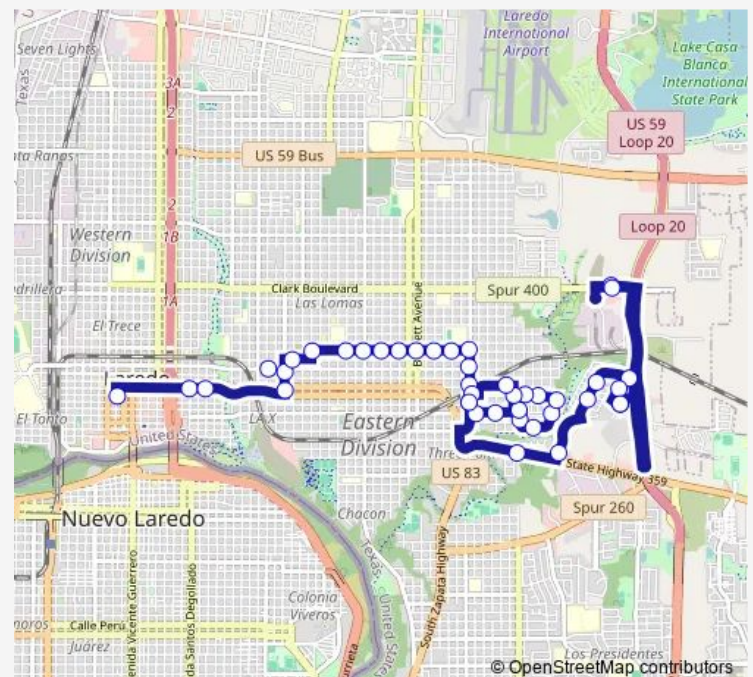

### Route schedule

El Metro Transit Center — Dorel @ Dicky Lane

Monday 07:30-16:30

Tuesday 07:30-16:30

Wednesday 07:30-16:30

Thursday 07:30-16:30

Friday 07:30-16:30

Saturday 07:30-16:30

### Route info

Direction: El Metro Transit Center

Stops: 43

Trip Duration: 0 hour 55 min

8B — Villa Del Sol / Cheyenne

Market @ Espana

Espana @ Cortez

Espana @ Plaza Ln

## Direction

Dorel @ Dicky Lane — El Metro Transit Center

25 stops

[Open route schedule](#)

Dorel @ Dicky Lane

Dicky @ Cheyenne

Cheyenne @ Sitting Bull

Cheyenne @ Bear Claw

## Route schedule

Dorel @ Dicky Lane — El Metro Transit Center

Monday 08:30-17:30

Tuesday 08:30-17:30

Wednesday 08:30-17:30

Thursday 08:30-17:30

Friday 08:30-17:30

Saturday 08:30-17:30