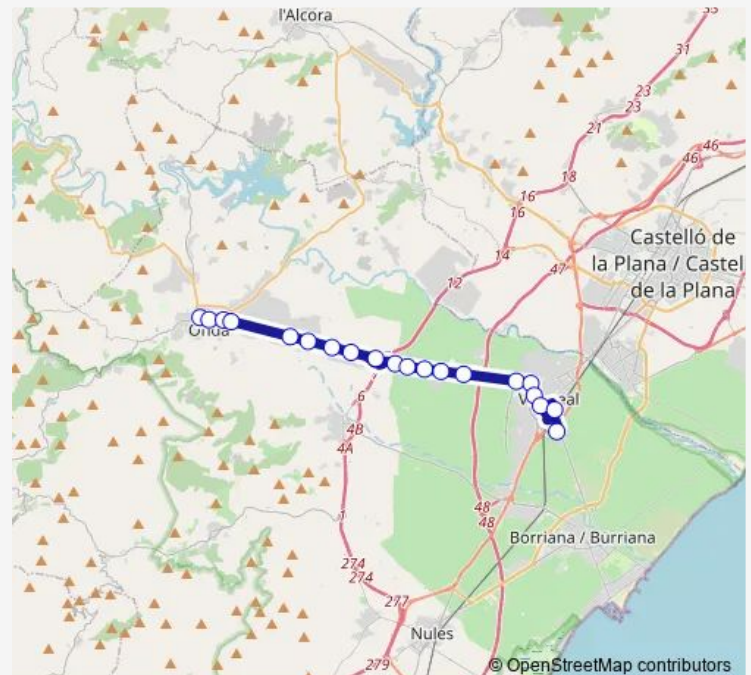

Bus L1d Onda – Hospital de la Plana

[Go to website](#)

Direction

Av. Montendre, 47 [Onda] — Hospital de la Plana

20 stops

[Open route schedule](#)

Av. Montendre, 47 [Onda]

Av. Del País Valencià, 1 [Onda]

C/ Josep Ramón Batalla, 83 [Vila-real]

C/ Cardenal Tarancón, 6 [Vila-real]

Vilareal - Renfe [Vila-real]

Hospital de la Plana

Route schedule

Av. Montendre, 47 [Onda] — Hospital de la Plana

Monday 07:45

Tuesday 07:45

Wednesday 07:45

Thursday 07:45

Friday 07:45

Saturday —

Sunday —

Route info

Direction: Av. Montendre, 47 [Onda]

Stops: 20

Trip Duration: 0 hour 28 min

■ L1d — Onda – Hospital de la Plana

BusMaps

L1d Bus time schedules and route maps are available in an offline PDF at busmaps.com. Use the busmaps.com website to see live bus times, train schedule or subway schedule, and step-by-step directions for all public transit in Betxi