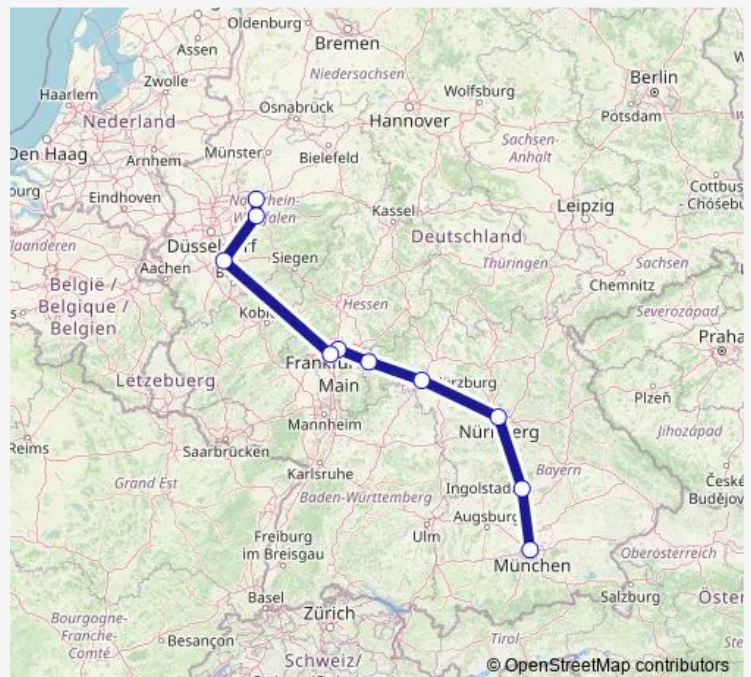

### Direction

München Hbf — Dortmund Hbf

10 stops

[Open route schedule](#)

München Hbf

Ingolstadt Hbf

Nürnberg Hbf

Würzburg Hbf

Aschaffenburg Hbf

Frankfurt(Main)Süd

Frankfurt(M) Flughafen Fernbf

Köln Messe/Deutz Gl.11-12

Hagen Hbf

Dortmund Hbf

### Route schedule

München Hbf — Dortmund Hbf

Monday —

Tuesday —

Wednesday —

Thursday —

Friday —

Saturday —

### Route info

Direction: München Hbf

Stops: 10

Trip Duration: 6 hour 7 min

■ ICE 632

BusMaps

ICE 632 Rail time schedules and route maps are available in an offline PDF at [busmaps.com](https://busmaps.com). Use the [busmaps.com](https://busmaps.com) website to see live bus times, train schedule or subway schedule, and step-by-step directions for all public transit in Munich