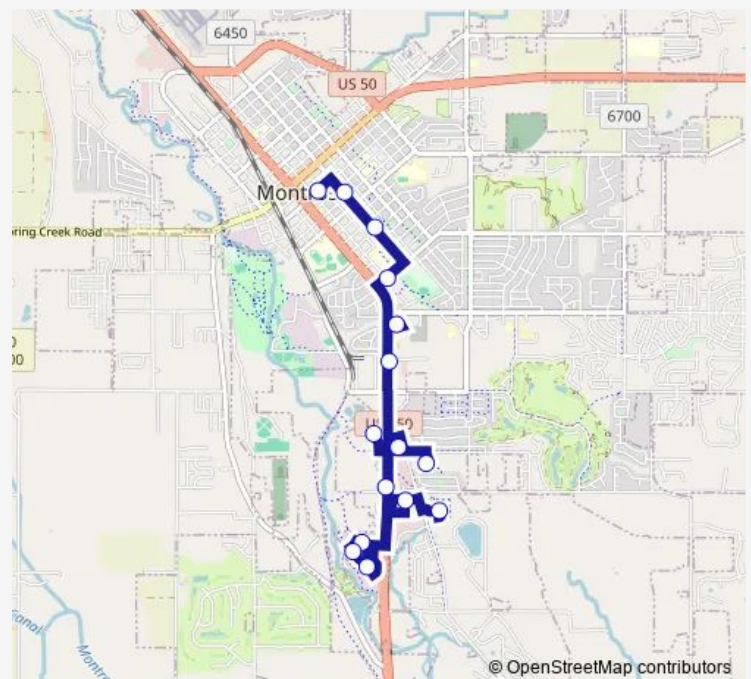

### Direction

Commercial Way at Nuvista — Montrose Transfer Point

15 stops

[Open route schedule](#)

Commercial Way at Nuvista

Townsend Ave. @ Ogden Rd.

Petco

Hobby Lobby

### Route schedule

Commercial Way at Nuvista — Montrose Transfer Point

Monday 06:50-18:20

Tuesday 06:50-18:20

Wednesday 06:50-18:20

Thursday 06:50-18:20

Friday 06:50-18:20

Saturday —

### Route info

Direction: Commercial Way at Nuvista

Stops: 15

Trip Duration: 0 hour 40 min

**Direction**

Montrose Transfer Point — Commercial Way at Nuvista

10 stops

[Open route schedule](#)

## Route schedule

Montrose Transfer Point — Commercial Way at Nuvista

Monday 06:30-18:00

Tuesday 06:30-18:00

Wednesday 06:30-18:00

Thursday 06:30-18:00

Friday 06:30-18:00

Saturday —