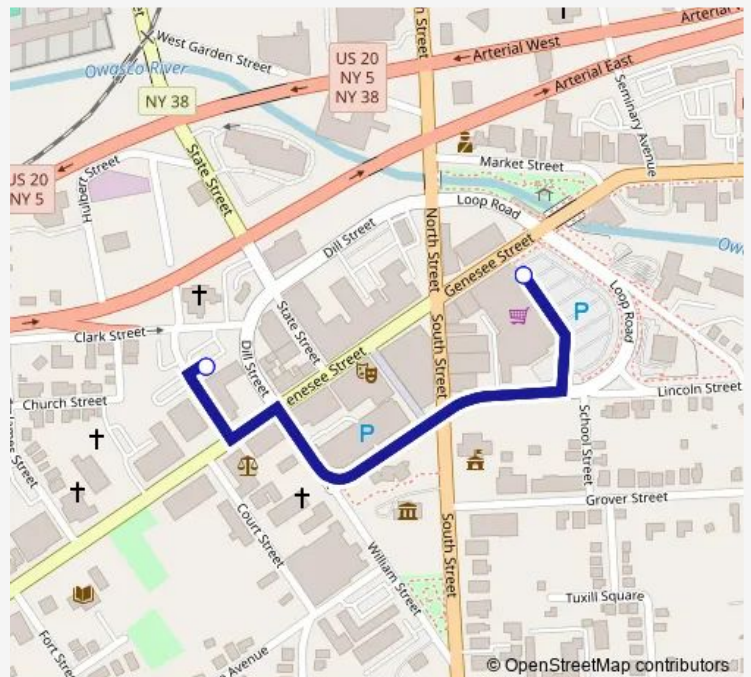

### Direction

Wegmans Auburn — Boyle Center

2 stops

[Open route schedule](#)

Wegmans Auburn

Boyle Center

### Route schedule

Wegmans Auburn — Boyle Center

|           |       |
|-----------|-------|
| Monday    | —     |
| Tuesday   | 13:45 |
| Wednesday | —     |
| Thursday  | —     |
| Friday    | —     |
| Saturday  | —     |
| Sunday    | —     |

### Route info

Direction: Wegmans Auburn

Stops: 2

Trip Duration: 0 hour 5 min

■ Aub 6 — Wegmans Shoppers

**Direction**

Wegmans Auburn — Northbrook Heights

3 stops

## Route info

Direction: Wegmans Auburn

Stops: 3

Trip Duration: 0 hour 25 min

**Direction**

Northbrook Heights — Wegmans Auburn

4 stops

[Open route schedule](#)