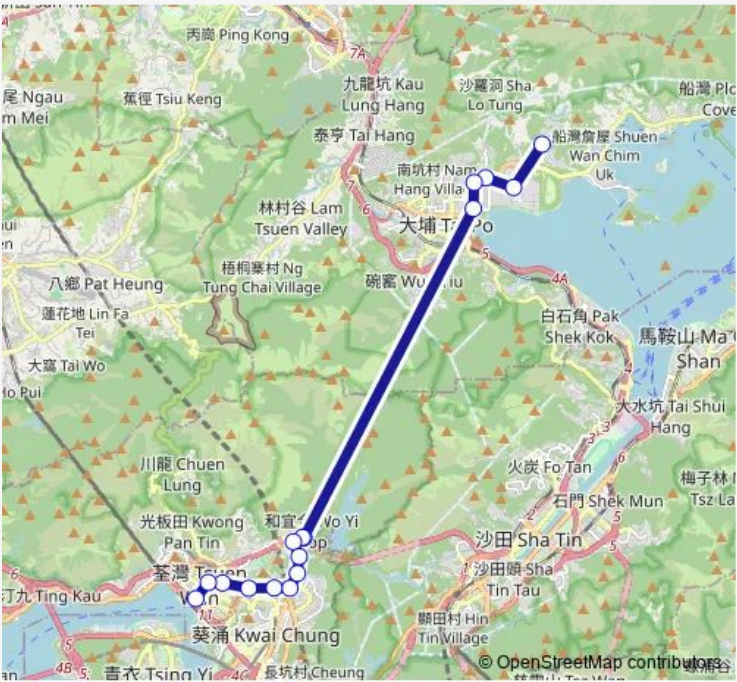

16 stops

[Open route schedule](#)

- [Kmb] THE Education University OF Hk
- [Kmb] DAI Cheong Street TAI Po
- [Kmb] DAI FAT Street TAI Po
- [Kmb] YUE Kok
- [Kmb] TAI PO Waterfront Park
- [Kmb] Shing MUN Tunnels BUS Interchange
- [Kmb] Shing MUN Tunnels BUS Interchange
- [Kmb] HO Fung College
- [Kmb] LEI MUK Shue Estate
- [Kmb] WO YI HOP Road Sportsground[[Lwb] WO YI HOP Road Sportsground
- [Kmb] Cheung Wing Road
- [Kmb] KIN Chuen Street Kwai Chung[[Lwb] KIN Chuen Street Kwai Chung
- [Kmb] TAI WO HAU BBI - TAI WO HAU Station[[Lwb] TAI WO HAU BBI - TAI WO HAU Station
- [Kmb] Chung ON Street Tsuen Wan[[Lwb] Chung ON Street Tsuen Wan
- [Kmb] TAI HO Road Tsuen Wan[[Lwb] TAI HO Road
- [Ctb] Nina Tower[[Kmb] Nina Tower BUS Terminus[[Lwb] Nina Tower BUS Terminus

Route schedule

[Kmb] THE Education University OF Hk — [Ctb] Nina Tower[[Kmb] Nina Tower BUS Terminus[[Lwb] Nina Tower BUS Terminus

Monday	17:40
Tuesday	17:40
Wednesday	17:40
Thursday	17:40
Friday	17:40
Saturday	—
Sunday	—

Route info

Direction: [Kmb] THE Education University OF Hk

Stops: 16

Trip Duration: 0 hour 49 min

73F — Tsuen WAN (Nina Tower) - Education University OF Hong Kong **BusMaps**

Direction

[Ctb] Nina Tower[[Kmb] Nina Tower BUS Terminus][Lwb] Nina Tower BUS Terminus — [Kmb] THE Education University OF Hk

Monday 07:20

Tuesday 07:20

Wednesday 07:20

Thursday 07:20

Friday 07:20

Saturday —

Sunday —

Route info