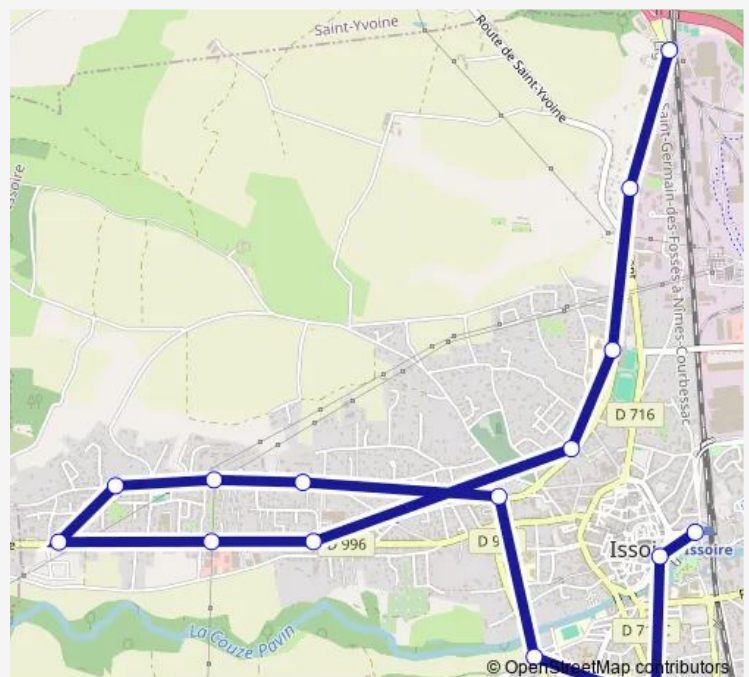

Direction

Gare Sncf — Route de Clermont - Sortie Nord

15 stops

[Open route schedule](#)

Gare Sncf

Parc-Hôpital

Rond-Point Pompidou

Hauterive

Gymnase Flessel

Route de Clermont - Frères Perret

Route de Clermont - Sortie Nord

Route schedule

Gare Sncf — Route de Clermont - Sortie Nord

Monday 17:38-18:20

Tuesday 17:38-18:20

Wednesday 17:38-18:20

Thursday 17:38-18:20

Friday 17:38-18:20

Saturday —

Sunday —

Route info

Direction: Gare Sncf

Stops: 15

Trip Duration: 0 hour 28 min

Thursday 06:38-08:20

Friday 06:38-08:20

Saturday —

Sunday —

Route info

Direction: Route de Clermont - Sortie Nord

Stops: 15

Trip Duration: 0 hour 29 min