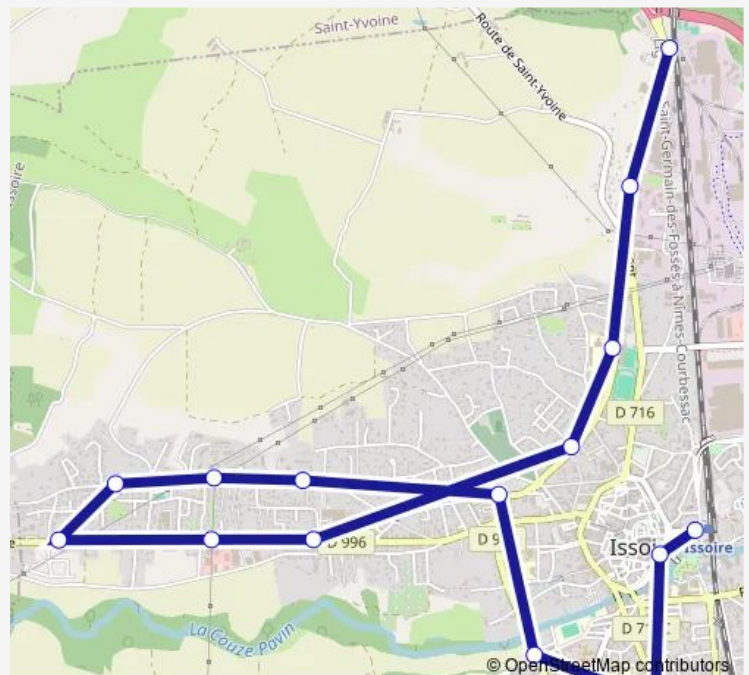

Gymnase Flessel

Route de Clermont - Frères Perret

Route de Clermont - Sortie Nord

Route schedule

Gare Sncf — Route de Clermont - Sortie Nord

Monday 17:38-18:20

Tuesday 17:38-18:20

Wednesday 17:38-18:20

Thursday 17:38-18:20

Friday 17:38-18:20

Saturday —

Sunday —

Route info

Direction: Gare Sncf

Stops: 15

Trip Duration: 0 hour 28 min

Thursday 06:38-08:20

Friday 06:38-08:20

Saturday —

Sunday —

Route info

Direction: Route de Clermont - Sortie Nord

Stops: 15

Trip Duration: 0 hour 32 min