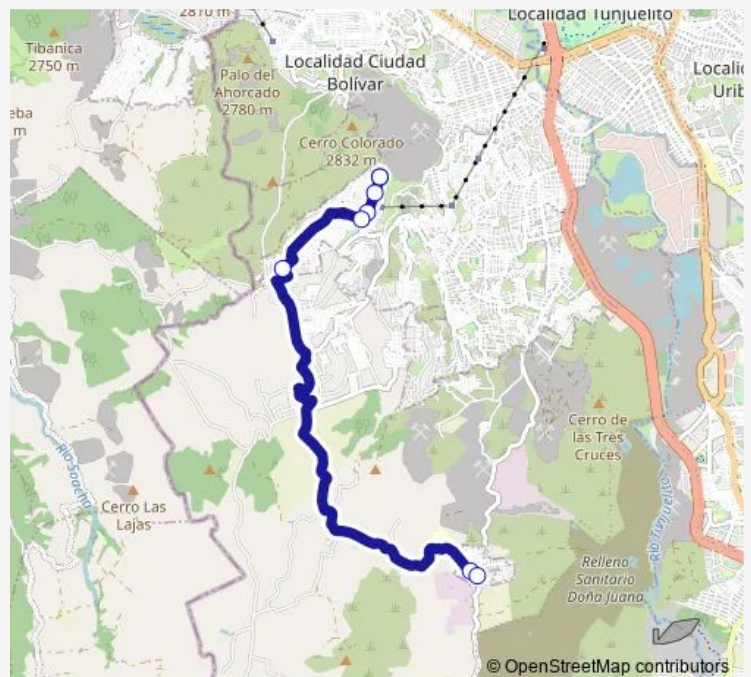

Monday 03:30-21:00

Tuesday 03:30-21:00

Wednesday 03:30-21:00

Thursday 03:30-21:00

Friday 03:30-21:00

Saturday 03:30-21:00

Sunday 04:30-20:00

Route info

Direction: KR 27B - CL 71 Sur Br. Paraiso

Stops: 8

Trip Duration: 1 hour 23 min

10-12 Bus time schedules and route maps are available in an offline PDF at busmaps.com. Use the busmaps.com website to see live bus times, train schedule or subway schedule, and step-by-step directions for all public transit in Bogota