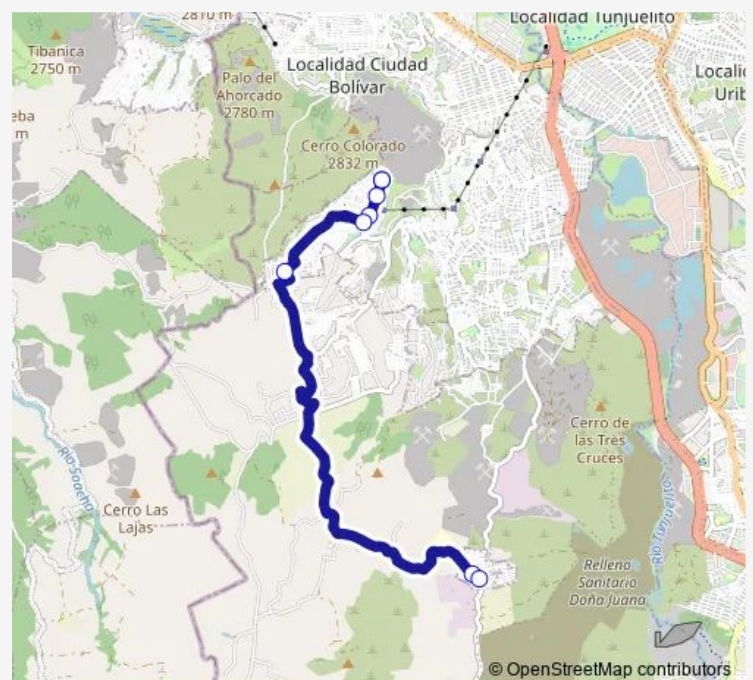

KR 27B - CL 71K Sur

CL 71P Sur - KR 27b

Vereda Quiba

CL 89 Sur - KR 18f

KR 18F - CL 92 Sur

KR 27B - CL 71 Sur Br. Paraiso

Route schedule

KR 27B - CL 71 Sur Br. Paraiso — KR 27B - CL 71 Sur Br. Paraiso

Monday 03:30-21:00

Tuesday 03:30-21:00

Wednesday 03:30-21:00

Thursday 03:30-21:00

Friday 03:30-21:00

Saturday 03:30-21:00

Sunday 04:30-20:00

Route info

Direction: KR 27B - CL 71 Sur Br. Paraiso

Stops: 8

Trip Duration: 1 hour 18 min

10-12 Bus time schedules and route maps are available in an offline PDF at busmaps.com. Use the busmaps.com website to see live bus times, train schedule or subway schedule, and step-by-step directions for all public transit in Bogota