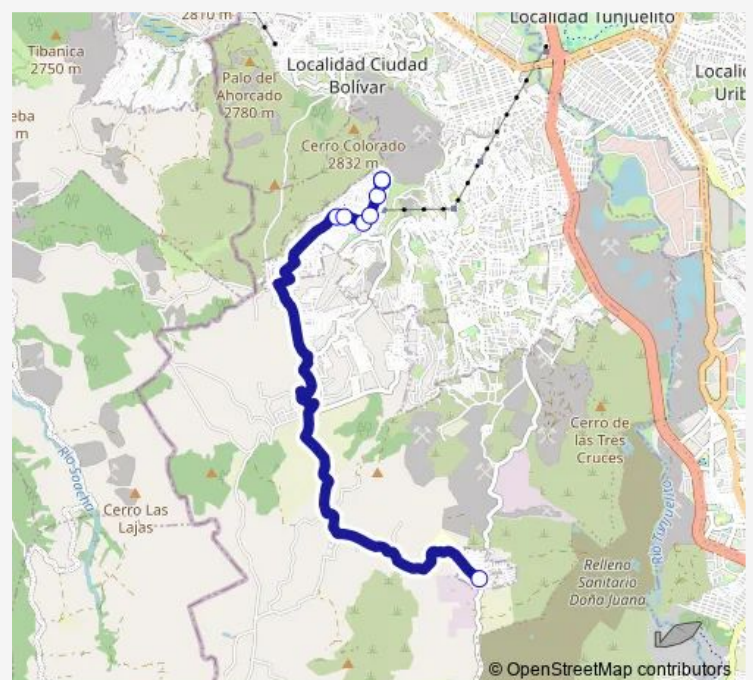

Route info

Direction: KR 27B - CL 71 Sur Br. Paraiso

Stops: 9

Trip Duration: 1 hour 18 min

10-12 — Paraiso

10-12 Bus time schedules and route maps are available in an offline PDF at busmaps.com. Use the busmaps.com website to see live bus times, train schedule or subway schedule, and step-by-step directions for all public transit in Bogota