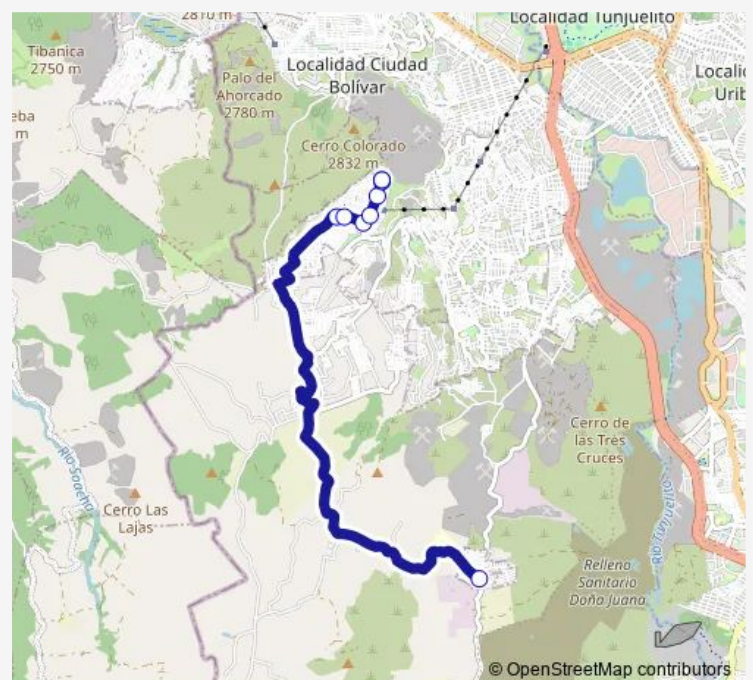

Route info

Direction: KR 27B - CL 71 Sur Br. Paraiso

Stops: 9

Trip Duration: 1 hour 18 min

10-12 Bus time schedules and route maps are available in an offline PDF at busmaps.com. Use the busmaps.com website to see live bus times, train schedule or subway schedule, and step-by-step directions for all public transit in Bogota