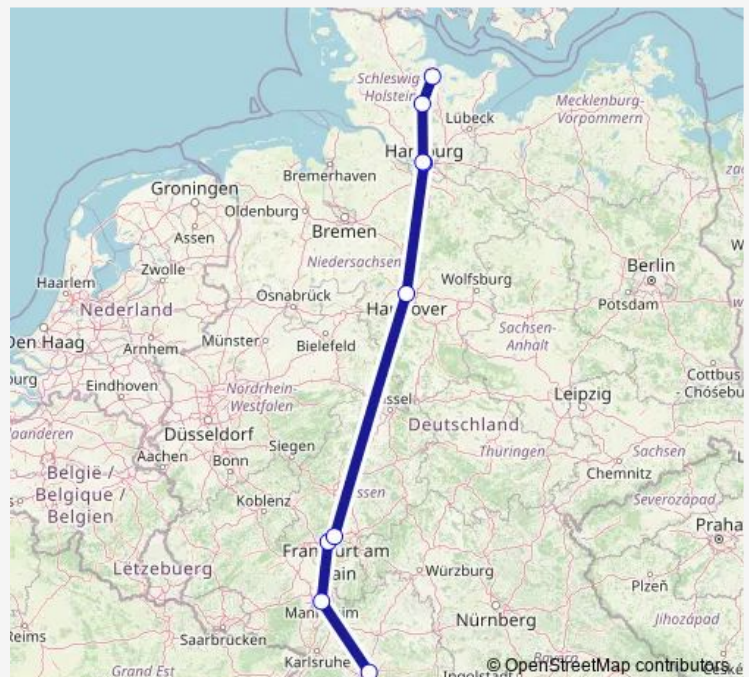

Rail ICE 4

[Go to website](#)

Direction

Hamburg-Altona — Fulda

5 stops

[Open route schedule](#)

Hamburg-Altona

Hamburg Dammtor

Thursday —

Friday 05:50

Saturday —

Sunday —

Route info

Direction: Hamburg-Altona

Stops: 5

Trip Duration: 2 hour 48 min

ICE 4

Direction

Hamburg-Altona — Frankfurt(M) Flughafen Fernbf

6 stops

[Open route schedule](#)

Hamburg-Altona

Hamburg Dammtor

Hamburg Hbf

Thursday 05:50

Friday 05:50

Saturday —

Sunday —

Route info

Direction: Hamburg-Altona

Stops: 6

Trip Duration: 4 hour 1 min