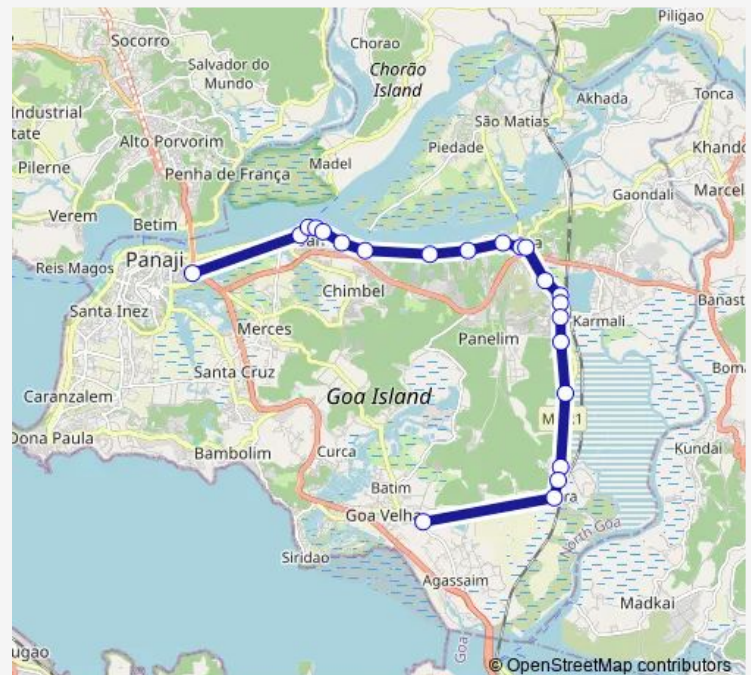

Thursday 06:30-18:30

Friday 06:30-18:30

Saturday 06:30-18:30

Sunday 06:30-18:30

Route info

Direction: Azossim

Stops: 24

Trip Duration: 0 hour 40 min