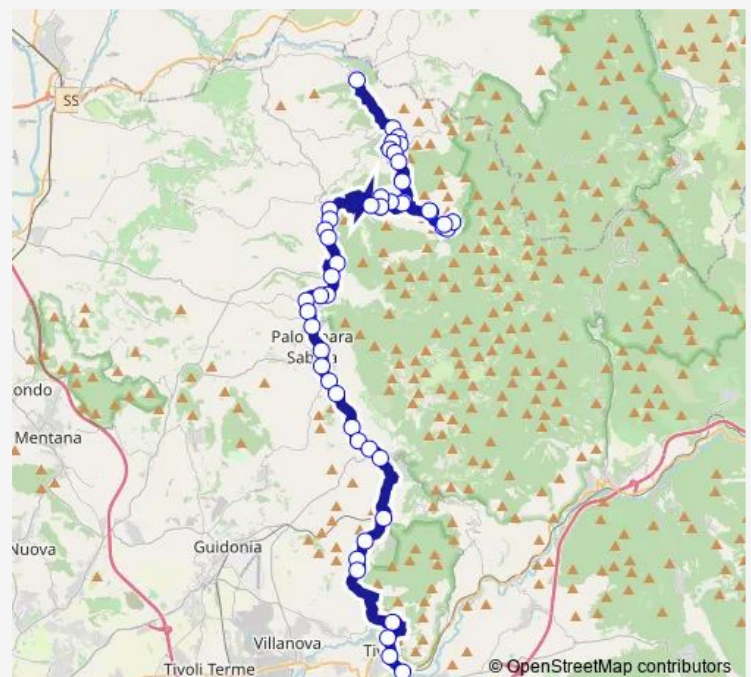

Monday —

Tuesday —

Wednesday —

Thursday —

Friday —

Saturday 06:40

Sunday —

Route info

Direction: Nerola | Via Montorio Via 4 Novembre # f14981

Stops: 48

Trip Duration: 1 hour 20 min

Nerola - Tivoli # PI244a

Moricone | Via Monteflavio Via Roma # f000017

Moricone | Via Roma Via Petronella # f14998