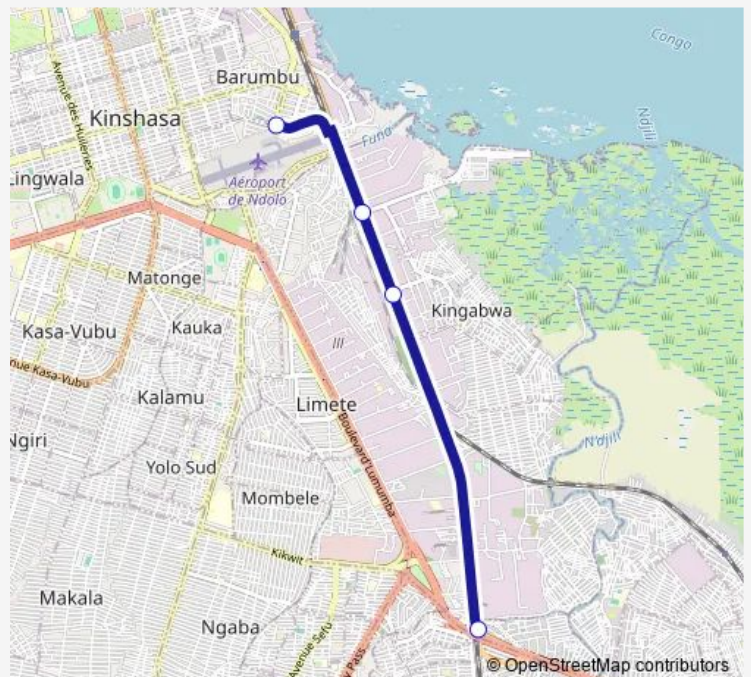

## Bus Beau Marche\_ TO \_ Pont Matete

[Go to website](#)

### Direction

unknown — unknown

4 stops

[Open route schedule](#)

unknown

Tp

Bat

unknown

### Route schedule

unknown — unknown

Monday 07:28

Tuesday 07:28

Wednesday 07:28

Thursday 07:28

Friday 07:28

Saturday —

### Route info

Direction: unknown

Stops: 4

Trip Duration: 0 hour 11 min

■ Beau Marche\_ TO \_ Pont Matete

**Direction**

unknown — unknown

5 stops