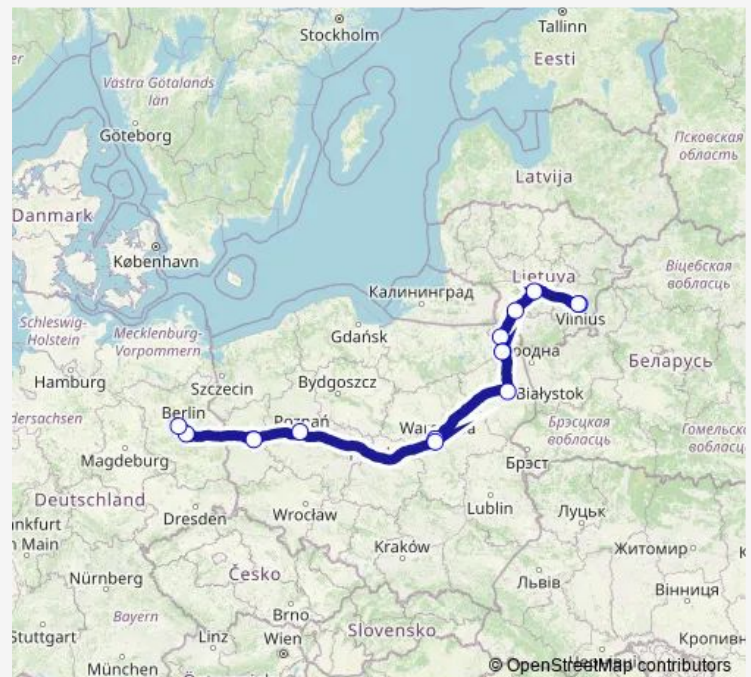

### Route schedule

Vilnius, Bus Station — Berlin ZOB [Fernbus]

Monday 18:15

Tuesday 18:15

Wednesday 18:15

Thursday 18:15

Friday 18:15

Saturday 18:15

### Route info

Direction: Vilnius, Bus Station

Stops: 14

Trip Duration: 16 hour 45 min