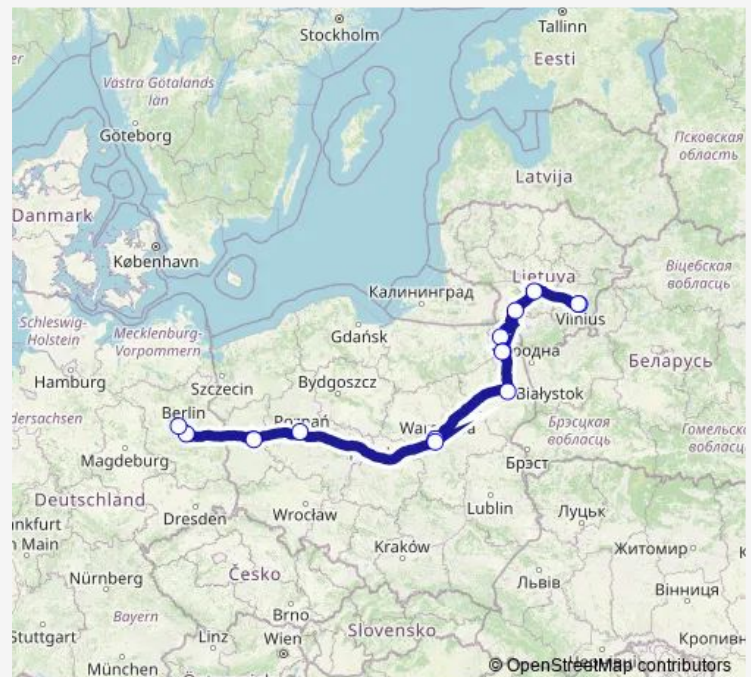

Poznan, Bus Station Poznan Main Station

Swiebodzin, Wojska Polskiego

Flughafen Ber

Berlin ZOB [Fernbus]

### Route schedule

Vilnius, Bus Station — Berlin ZOB [Fernbus]

Monday 18:15

Tuesday 18:15

Wednesday 18:15

Thursday 18:15

Friday 18:15

Saturday 18:15

### Route info

Direction: Vilnius, Bus Station

Stops: 14

Trip Duration: 16 hour 45 min