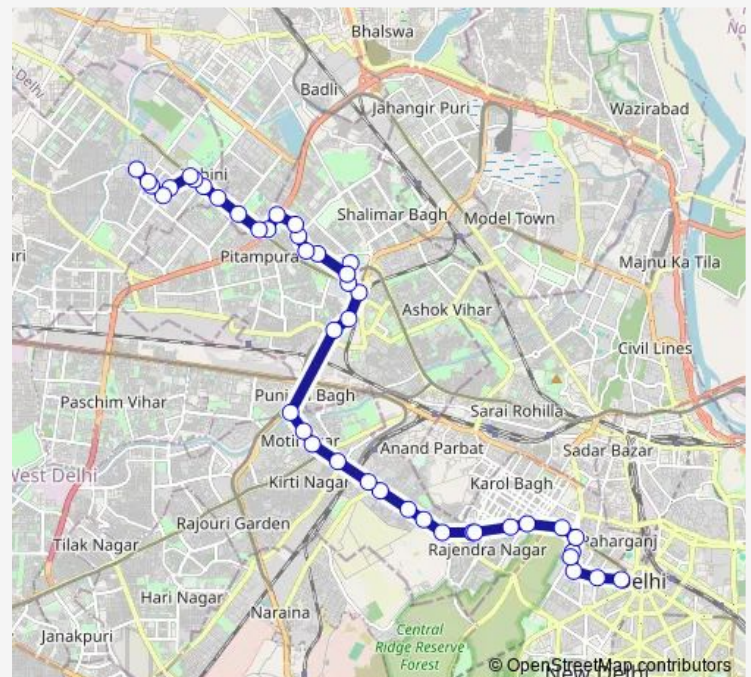

### Route schedule

Shivaji Stadium — Rithala Village

Monday 07:03-17:59

Tuesday 07:03-17:59

Wednesday 07:03-17:59

Thursday 07:03-17:59

Friday 07:03-17:59

Saturday 07:03-17:59

### Route info

Direction: Shivaji Stadium

Stops: 43

Trip Duration: 1 hour 35 min

■ 990clup

BusMaps

Telephone Exchnage

Wazirpur Depot