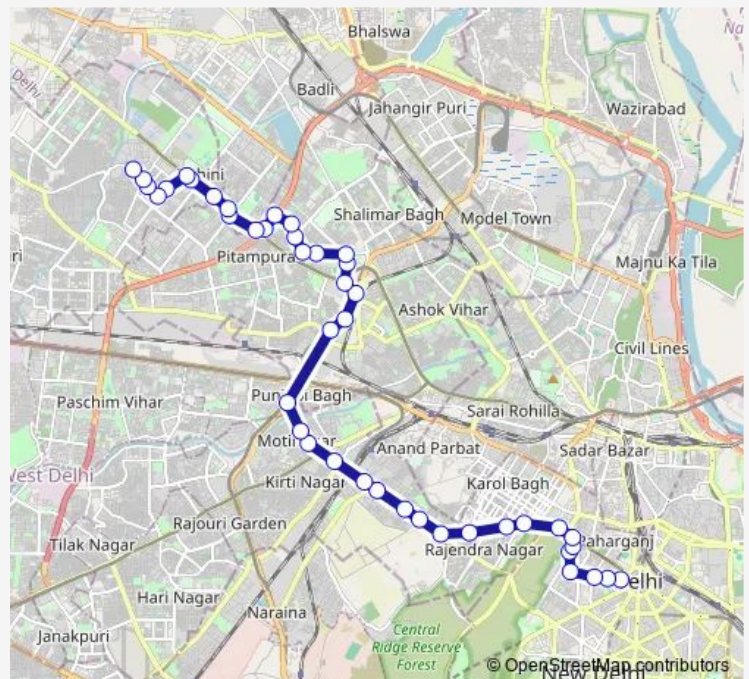

Bus 990clup

[Go to website](#)

Direction

Shivaji Stadium Terminal — Rithala Village

43 stops

[Open route schedule](#)

- Shivaji Stadium Terminal
- Shaheed Bhagat Singh Marg
- Shaheed Bhagat Singh Marg
- Gole Market
- PS Mandir Marg
- Balmiki Mandir
- Panchkuian Road Banwai Lal Hospital
- Meghdoot Bhawan
- Pusa Road Petrol Pump Sadhu Vaswani Marg
- Karol Bagh Metro Station
- Rajendra Place / Karol Bagh Telephone Exchange
- East Patel Nagar
- South Patel Nagar (Metro Station)
- West Patel Nagar
- Shadipur DTC Colony Metro Station
- Shadipur Depot
- Moti Nagar Industrial Area
- Karampura Terminal
- New Moti Nagar B Block
- Punjabi Bagh Terminal
- Shakkur Pur Crossing / Britannia

Route schedule

Shivaji Stadium Terminal — Rithala Village

Monday	07:35-21:11
Tuesday	07:35-21:11
Wednesday	07:35-21:11
Thursday	07:35-21:11
Friday	07:35-21:11
Saturday	07:35-21:11
Sunday	07:35-21:11

Route info

Direction: Shivaji Stadium Terminal

Stops: 43

Trip Duration: 1 hour 20 min

■ 990clup

BusMaps

Telephone Exchange

Netaji Subhas Place/Wazirpur Depot

Wazirpur DTC Depot / Netaji Subhash Palace