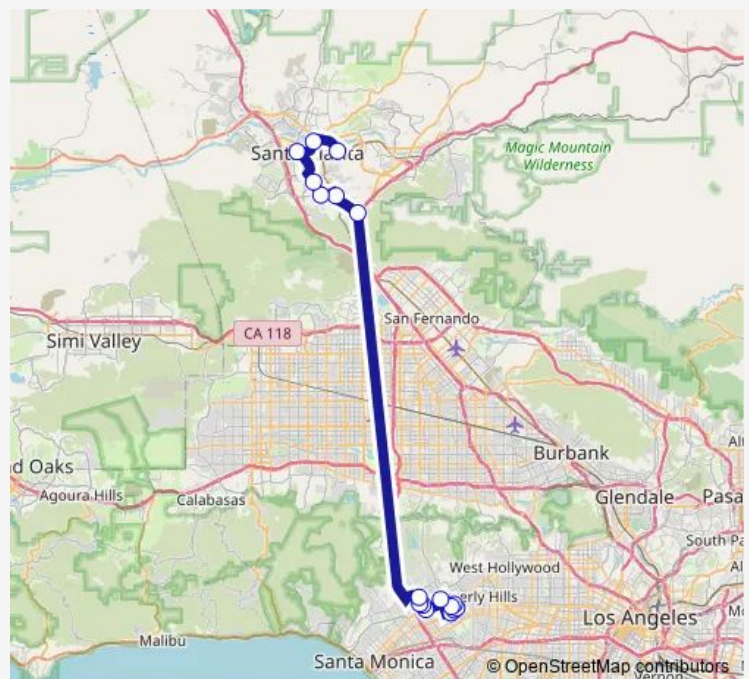

Valencia Blvd/Cinema Dr

Valencia Blvd/Mcbean Regional Tc

Mcbean Pkwy/Arroyo Park Dr

Orchard Village RD/Wiley Canyon Rd

Lyons AV/Orchard Village Rd

Newhall Station/24300 Railroad Av

Main ST/Market St

SAN Fernando RD/Sierra Hwy

Gayley AV/Strathmore Dr

LE Conte AV/Gayley Av

Westwood Blvd/Weyburn Av

Wilshire Blvd/Glendon Av

Wilshire Blvd/Beverly Glen Blvd

Santa Monica Blvd/Avenue OF TH Stars

Century Park E/Santa Monica Blvd

Century Park E/Constellation Blvd

Friday 05:14-06:46

Saturday —

Sunday —

Route info

Direction: Santa Clarita Station/22122 Soledad Canyon Rd

Stops: 18

Trip Duration: 2 hour 2 min

■ Sc797 — Santa Clarita 797

Century Park E/Santa Monica Blvd

Santa Monica Blvd/Avenue OF TH Stars

Wilshire Blvd/Beverly Glen Blvd

Wilshire Blvd/Glendon Av

Westwood Blvd/Weyburn Av

LE Conte AV/Gayley Av

Gayley AV/Strathmore Dr

SAN Fernando RD/Sierra Hwy