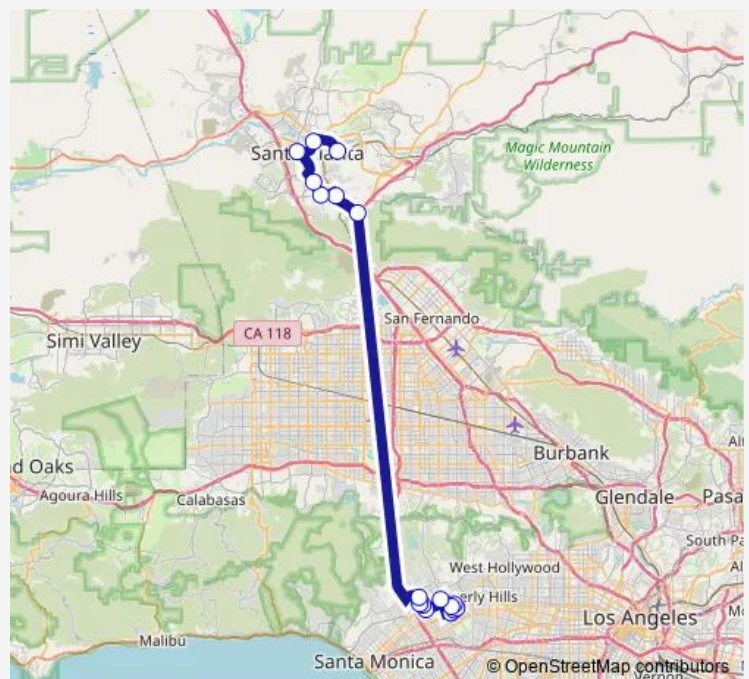

Mcbean Pkwy/Arroyo Park Dr

Orchard Village RD/Wiley Canyon Rd

Lyons AV/Orchard Village Rd

Newhall Station/24300 Railroad Av

Main ST/Market St

SAN Fernando RD/Sierra Hwy

Gayley AV/Strathmore Dr

LE Conte AV/Gayley Av

Westwood Blvd/Weyburn Av

Wilshire Blvd/Glendon Av

Wilshire Blvd/Beverly Glen Blvd

Santa Monica Blvd/Avenue OF TH Stars

Century Park E/Santa Monica Blvd

Century Park E/Constellation Blvd

Constellation Blvd/Century Park W

### Route schedule

Santa Clarita Station/22122 Soledad Canyon Rd — Constellation Blvd/Century Park W

Monday 05:14-06:46

Tuesday 05:14-06:46

Wednesday 05:14-06:46

Thursday 05:14-06:46

Friday 05:14-06:46

Saturday —

### Route info

Direction: Santa Clarita Station/22122 Soledad Canyon Rd

Stops: 18

Trip Duration: 2 hour 2 min

■ SC797 — Santa Clarita 797