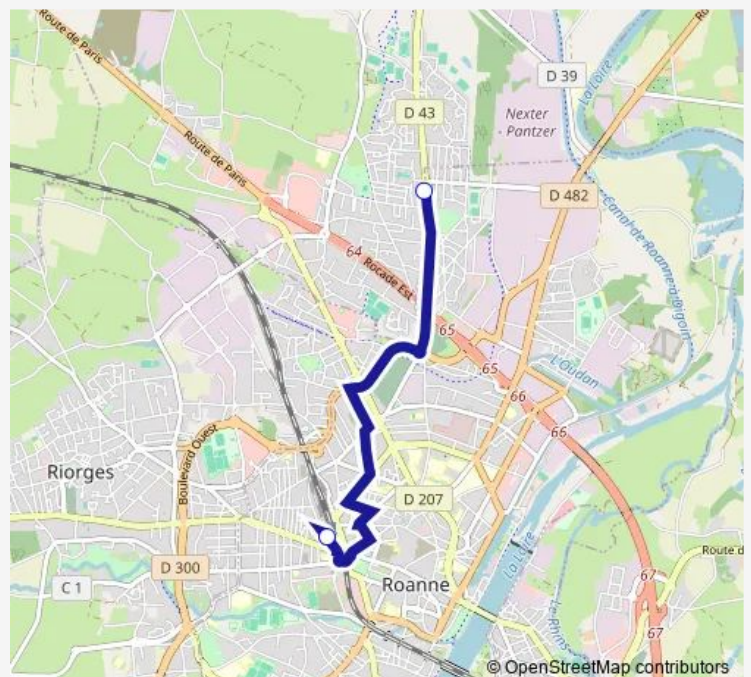

Bus Ncfa Navette Cfa

[Go to website](#)**Direction**

Gare Routiere — Mably CFA Navette

2 stops

[Open route schedule](#)

Gare Routiere

Mably CFA Navette

Route schedule

Gare Routiere — Mably CFA Navette

Monday	07:55
Tuesday	07:55
Wednesday	07:55
Thursday	07:55
Friday	07:55
Saturday	—
Sunday	—

Route info

Direction: Gare Routiere

Stops: 2

Trip Duration: 0 hour 15 min

■ Ncfa — Navette Cfa

BusMaps

Direction

Mably CFA Navette — Gare Sncf

2 stops

[Open route schedule](#)

Mably CFA Navette

Gare Sncf

Route schedule

Mably CFA Navette — Gare Sncf

Monday	16:50
Tuesday	16:50
Wednesday	16:50
Thursday	16:50
Friday	16:50
Saturday	—
Sunday	—

Route info

Direction: Mably CFA Navette

Stops: 2

Trip Duration: 0 hour 10 min

Ncfa Bus time schedules and route maps are available in an offline PDF at busmaps.com. Use the busmaps.com website to see live bus times, train schedule or subway schedule, and step-by-step directions for all public transit in Roanne