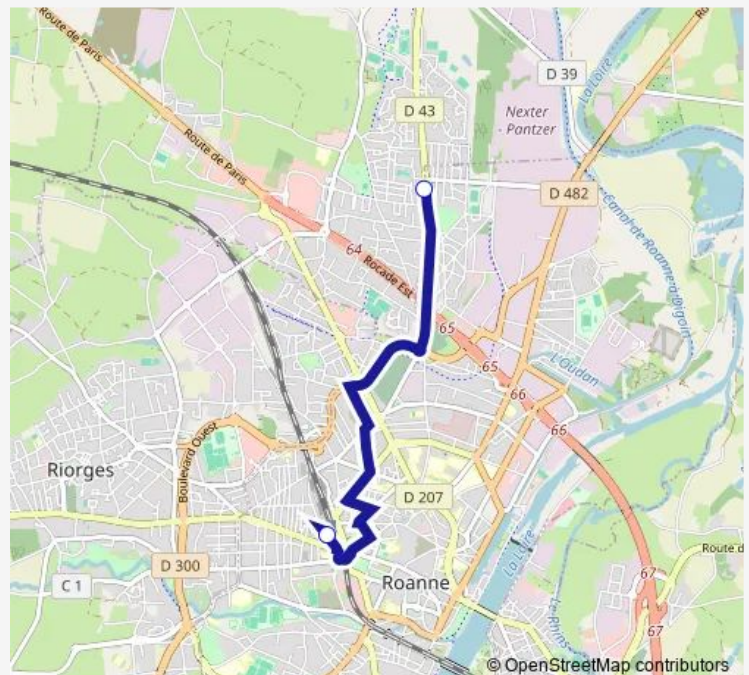

Bus NCFA Navette Cfa

[Go to website](#)

Direction

Gare Routiere — Mably CFA Navette

2 stops

[Open route schedule](#)

Gare Routiere

Mably CFA Navette

Route schedule

Gare Routiere — Mably CFA Navette

Monday 07:55

Tuesday 07:55

Wednesday 07:55

Thursday 07:55

Friday 07:55

Saturday —

Sunday —

Route info

Direction: Gare Routiere

Stops: 2

Trip Duration: 0 hour 15 min

■ NCFA — Navette Cfa

Direction

Mably CFA Navette — Gare Sncf