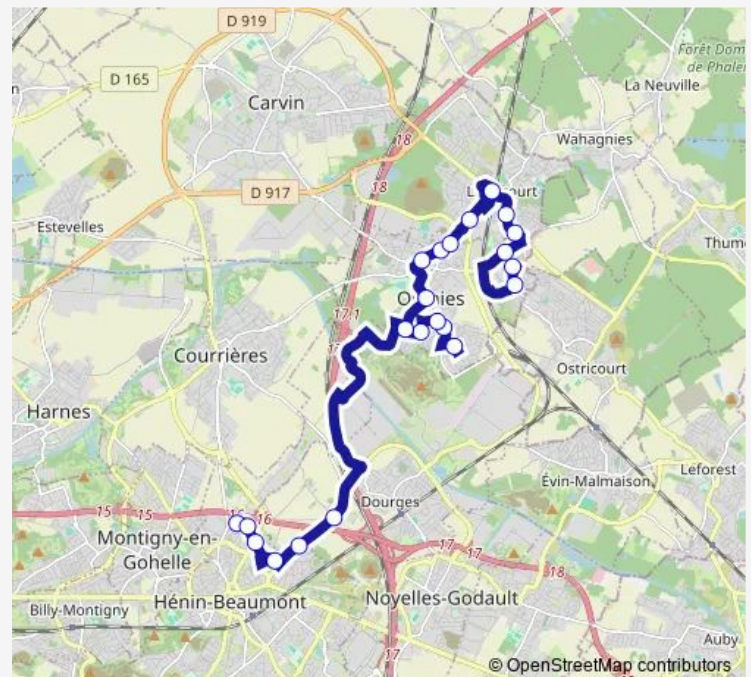

Gambetta

Route schedule

Lycée Pasteur — Chapelle

Monday 17:10

Tuesday 17:10

Wednesday 12:05-18:10

Thursday 17:10

Friday 17:10

Saturday —

Sunday —

Route info

Direction: Lycée Pasteur

Stops: 22

Trip Duration: 0 hour 38 min

Direction

Gambetta — Lycée Pasteur

21 stops

[Open route schedule](#)

Gambetta

Chapelle

Basly

Garguetelles

Six-Drèves Q1

Gare 1