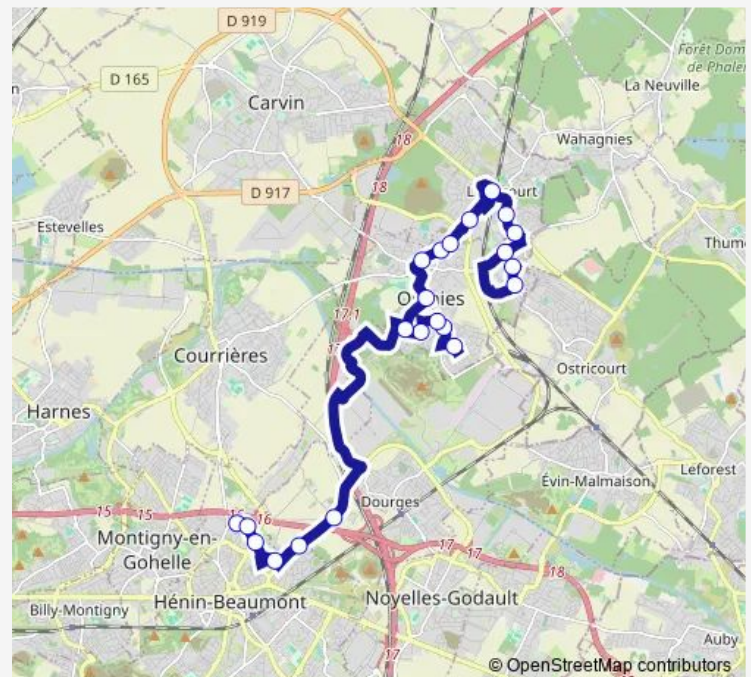

Gambetta

Route schedule

Lycée Pasteur — Chapelle

Monday 17:10

Tuesday 17:10

Wednesday 12:05-18:10

Thursday 17:10

Friday 17:10

Saturday —

Sunday —

Route info

Direction: Lycée Pasteur

Stops: 22

Trip Duration: 0 hour 38 min

Direction

Gambetta — Lycée Pasteur

21 stops

[Open route schedule](#)

Gambetta

Chapelle

Basly

Garguetelles

Six-Drèves Q1

Gare 1