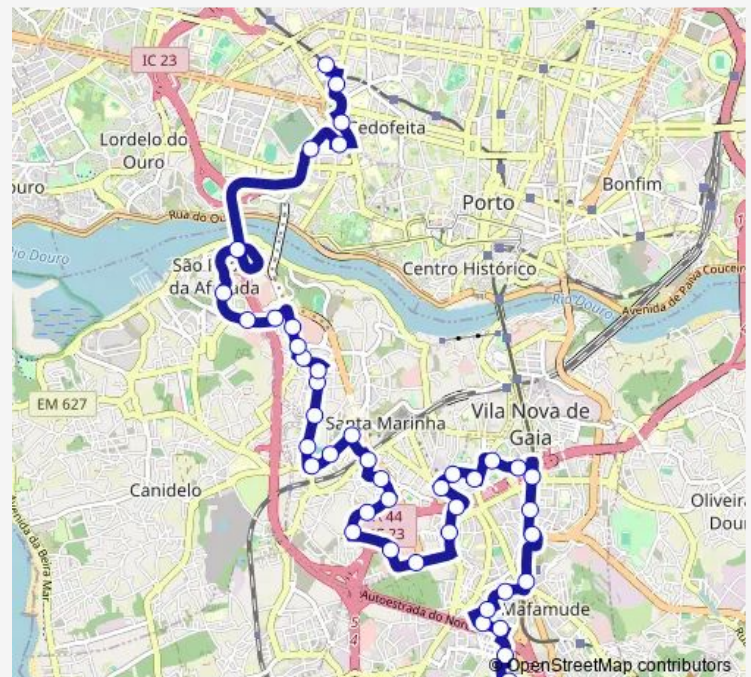

RIO DA Fonte

### Route schedule

Casa DA Música (Metro) — Laborim

Monday	05:40-00:25 <sup>+1</sup>
Tuesday	05:40-00:25 <sup>+1</sup>
Wednesday	05:40-00:25 <sup>+1</sup>
Thursday	05:40-00:25 <sup>+1</sup>
Friday	05:40-00:25 <sup>+1</sup>
Saturday	05:50-00:25 <sup>+1</sup>
Sunday	06:00-00:25 <sup>+1</sup>

### Route info

Direction: Casa DA Música (Metro)

Stops: 40

Trip Duration: 0 hour 57 min

903 — Boavista - Laborim

BusMaps

Henrique Cernache

Aki

## Route info

Direction: Laborim

Stops: 43

Trip Duration: 0 hour 53 min

B.V. Coimbrões

Lavouras

PR. M. Silva Reis

Major Pála